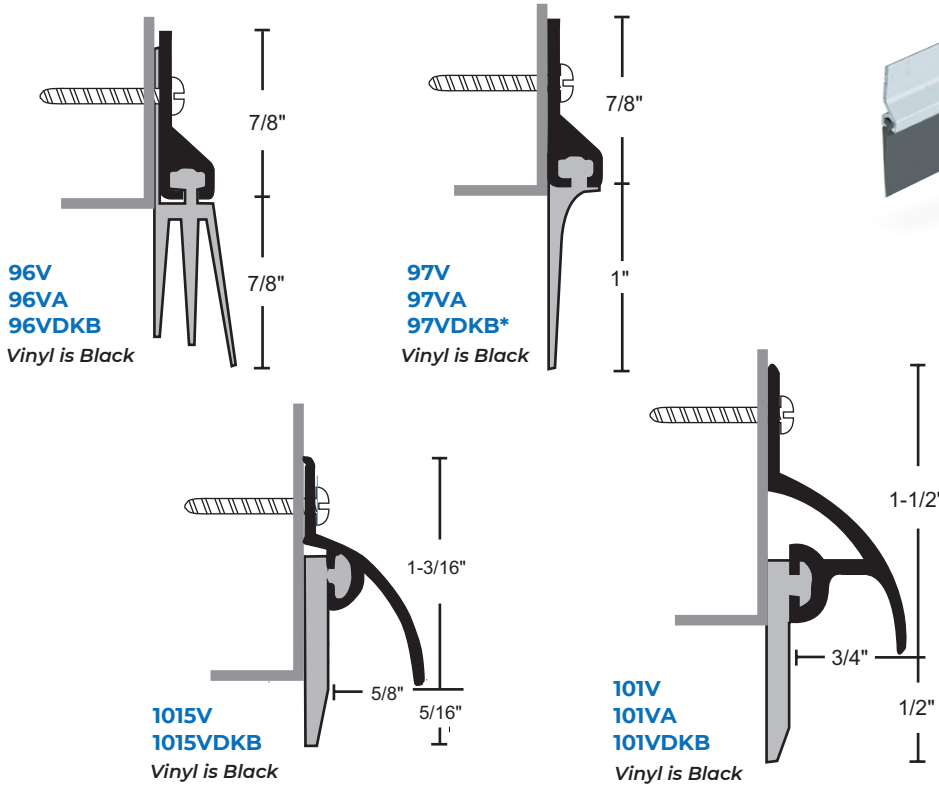

# VINYL SWEEPS

- ▶ #6 x 3/4" Stainless Steel SMS Furnished
- ▶ Screw Holes Slotted for Adjustment

**97VA**  
Anodized Aluminum  
Vinyl Door Sweep

PRODUCT# SUFFIX	FINISH
<b>A</b>	Anodized Aluminum
<b>DKB</b>	Dark Bronze
<b>None</b>	Mill Aluminum

-BB = Black Brush

# CONCEALED FASTENER NYLON BRUSH SWEEPS

- ▶ Gray Brush\* with Anodized Aluminum;  
Black Brush with DKB
- BB = Black Brush

**672A**  
Anodized Aluminum  
Concealed Fastener with  
Nylon Brush Sweep