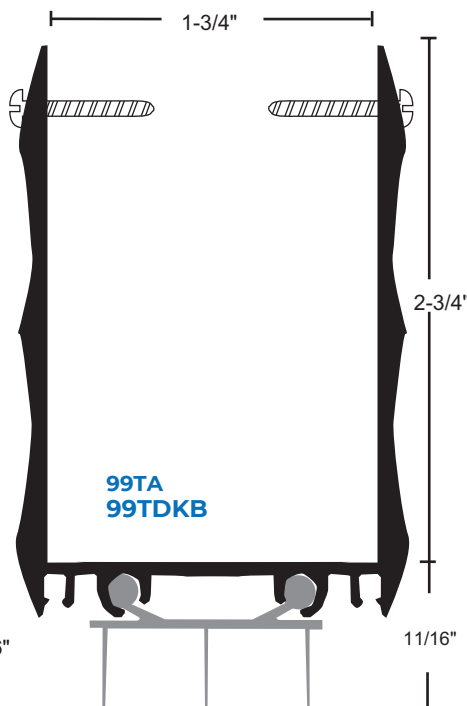

# THERMOPLASTIC DOOR SHOES

- Thermoplastic Polymer Seal with Rigid Base and Soft Vinyl Fins
- Available with Notched Fins to Allow Air Flow While Restricting Light, Suffix NF
- 48" Maximum Length
- #6 X 3/4" Stainless Steel SMS Furnished

## RIGID THERMOPLASTIC DOOR SHOE WITH SOFT VINYL FINES

- Available 36" and 48"
- Color is Dark Brown