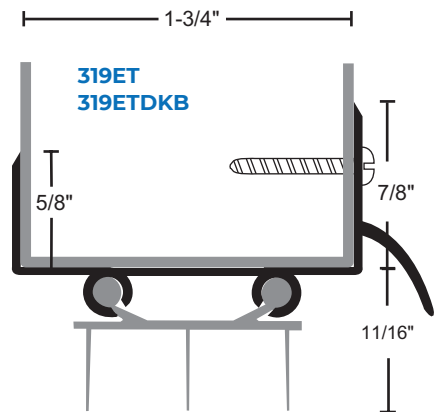

THERMOPLASTIC DOOR SHOES

- Thermoplastic Polymer Seal with Rigid Base and Soft Vinyl Fins
- Available with Notched Fins to Allow Air Flow While Restricting Light, Suffix NF
- 48" Maximum Length
- #6 X 3/4" Stainless Steel SMS Furnished

PRODUCT#	SUFFIX	FINISH
A		Anodized Aluminum
DKB		Dark Bronze
None		Mill Aluminum

Thermoplastic is Dark Brown

EXTENDED DOOR SHOES

RIGID THERMOPLASTIC DOOR SHOE WITH SOFT VINYL FINES

- Available 36" and 48"
- Color is Dark Brown