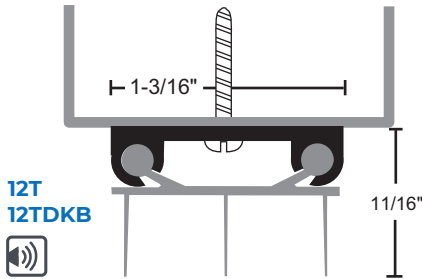

PRODUCT#	SUFFIX	FINISH
A		Anodized Aluminum
DKB		Dark Bronze
None		Mill Aluminum

Thermoplastic is Dark Brown