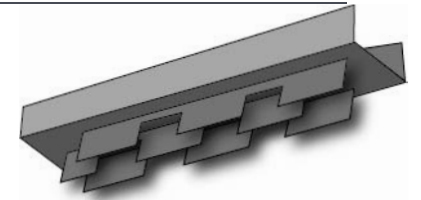

# THERMOPLASTIC DOOR SHOES

- Thermoplastic Polymer Seal with Rigid Base and Soft Vinyl Fins
- Available with Notched Fins to Allow Air Flow While Restricting Light, Suffix NF
- 48" Maximum Length
- #6 X 3/4" Stainless Steel SMS Furnished

Option: Notched Fins - Suffix 'NF'

PRODUCT#	SUFFIX	FINISH
A		Anodized Aluminum
DKB		Dark Bronze
None		Mill Aluminum

*Thermoplastic is Dark Brown*