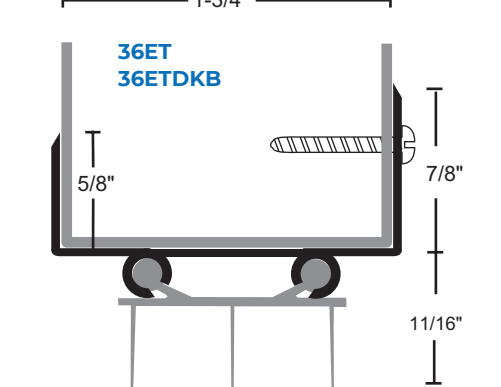

THERMOPLASTIC DOOR SHOES

- Thermoplastic Polymer Seal with Rigid Base and Soft Vinyl Fins
- Available with Notched Fins to Allow Air Flow While Restricting Light, Suffix NF
- 48" Maximum Length
- #6 X 3/4" Stainless Steel SMS Furnished

PRODUCT#	SUFFIX	FINISH
A		Anodized Aluminum
DKB		Dark Bronze
None		Mill Aluminum

Thermoplastic is Dark Brown

EXTENDED DOOR SHOES

RIGID THERMOPLASTIC DOOR SHOE WITH SOFT VINYL FINES

- Available 36" and 48"
- Color is Dark Brown