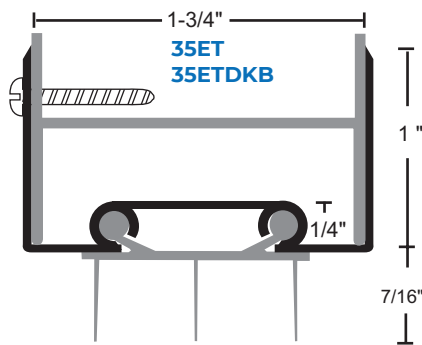

THERMOPLASTIC DOOR SHOES

- Thermoplastic Polymer Seal with Rigid Base and Soft Vinyl Fins
- Available with Notched Fins to Allow Air Flow While Restricting Light, Suffix NF
- 48" Maximum Length
- #6 X 3/4" Stainless Steel SMS Furnished

PRODUCT#	SUFFIX	FINISH
A		Anodized Aluminum
DKB		Dark Bronze
None		Mill Aluminum

Thermoplastic is Dark Brown

EXTENDED DOOR SHOES

RIGID THERMOPLASTIC DOOR SHOE WITH SOFT VINYL FINES

- Available 36" and 48"
- Color is Dark Brown