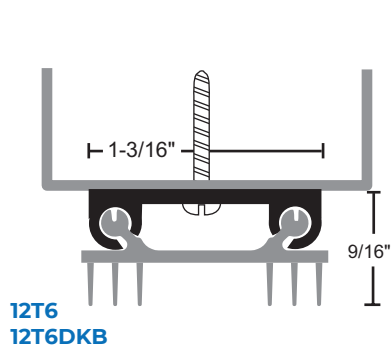

THERMOPLASTIC DOOR SHOES

All Products on This Page:

- Thermoplastic Polymer Seal with Rigid Base and Soft Vinyl Fins
- 48" Maximum Length
- #6 X 3/4" Stainless Steel SMS Furnished

PRODUCT#	SUFFIX	FINISH
	A	Anodized Aluminum
	DKB	Dark Bronze
	None	Mill Aluminum

Thermoplastic is Dark Brown