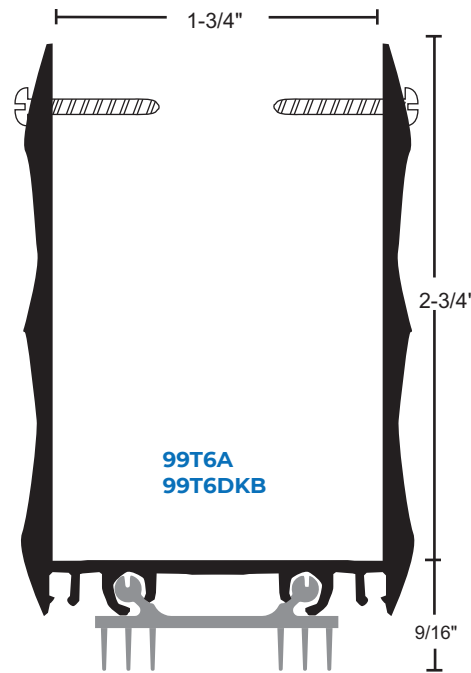

THERMOPLASTIC DOOR SHOES

All Products on This Page:

- ▶ Thermoplastic Polymer Seal with Rigid Base and Soft Vinyl Fins
- ▶ 48" Maximum Length
- ▶ #6 X 3/4" Stainless Steel SMS Furnished

PRODUCT#	SUFFIX	FINISH
	A	Anodized Aluminum
	DKB	Dark Bronze
	None	Mill Aluminum

Thermoplastic is Dark Brown

EXTENDED DOOR SHOES

End Caps Available - Sold Separately