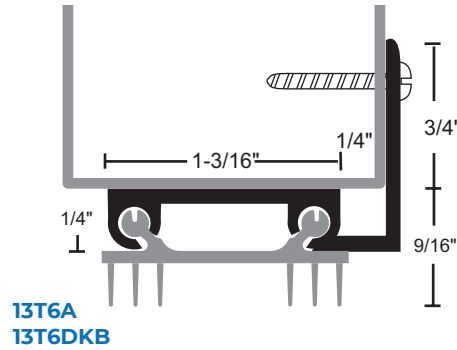

THERMOPLASTIC DOOR SHOES

All Products on This Page:

- ▶ Thermoplastic Polymer Seal with Rigid Base and Soft Vinyl Fins
- ▶ 48" Maximum Length
- ▶ #6 X 3/4" Stainless Steel SMS Furnished

PRODUCT#	SUFFIX	FINISH
	A	Anodized Aluminum
	DKB	Dark Bronze
	None	Mill Aluminum

Thermoplastic is Dark Brown

EXTENDED DOOR SHOES

End Caps Available - Sold Separately