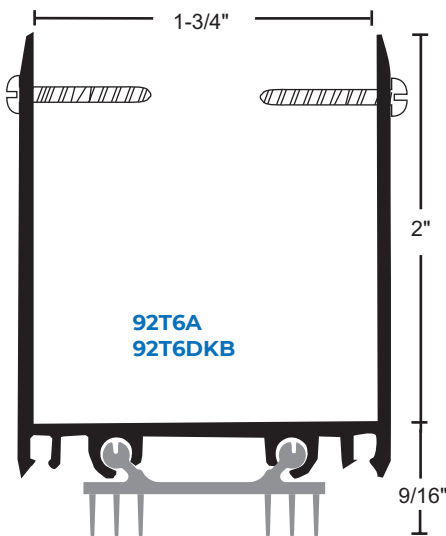

EXTENDED DOOR SHOES

End Caps Available - Sold Separately