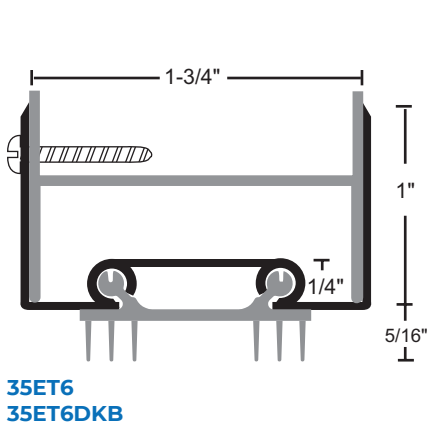

THERMOPLASTIC DOOR SHOES

All Products on This Page:

- Thermoplastic Polymer Seal with Rigid Base and Soft Vinyl Fins
- 48" Maximum Length
- #6 X 3/4" Stainless Steel SMS Furnished

PRODUCT#	SUFFIX	FINISH
	A	Anodized Aluminum
	DKB	Dark Bronze
	None	Mill Aluminum

Thermoplastic is Dark Brown