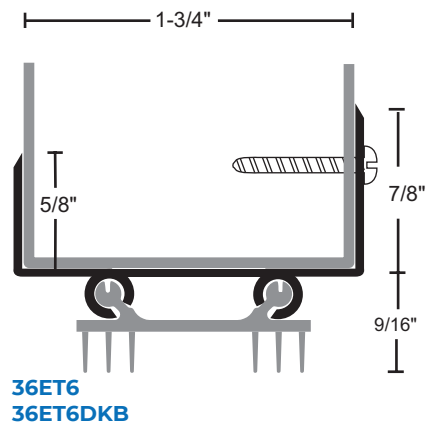

THERMOPLASTIC DOOR SHOES

All Products on This Page:

- Thermoplastic Polymer Seal with Rigid Base and Soft Vinyl Fins
- 48" Maximum Length
- #6 X 3/4" Stainless Steel SMS Furnished

PRODUCT#	SUFFIX	FINISH
	A	Anodized Aluminum
	DKB	Dark Bronze
	None	Mill Aluminum

Thermoplastic is Dark Brown