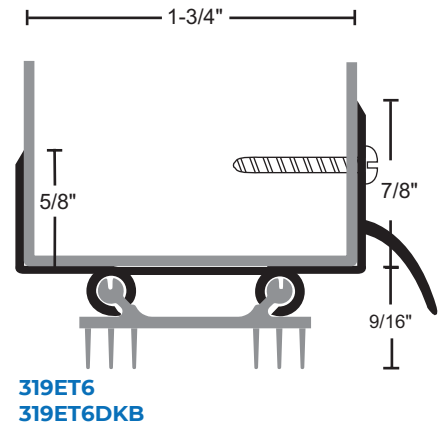

THERMOPLASTIC DOOR SHOES

All Products on This Page:

- Thermoplastic Polymer Seal with Rigid Base and Soft Vinyl Fins
- 48" Maximum Length
- #6 X 3/4" Stainless Steel SMS Furnished

PRODUCT#	SUFFIX	FINISH
	A	Anodized Aluminum
	DKB	Dark Bronze
	None	Mill Aluminum

Thermoplastic is Dark Brown