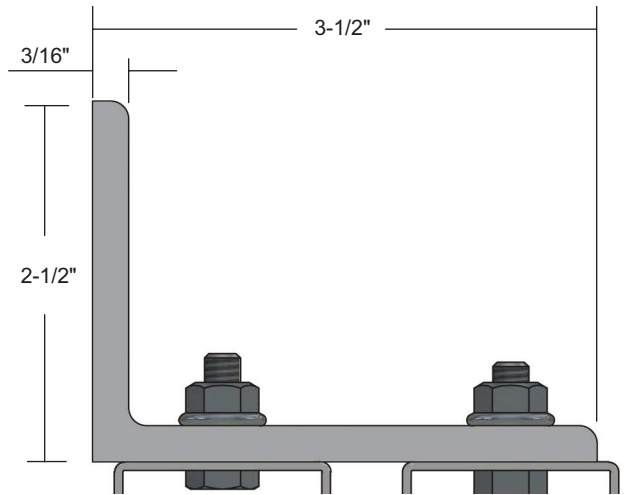

## SIDEWALL MOUNT BY-PASS BRACKET

SKU	MATERIAL/LENGTH/COLOR
SWBP-BRKT	3/16" Steel Gray Finish

Use 3" From Each End and Not More Than 24" on Center

Fasteners Not Furnished

## SIDEWALL MOUNT LOW-PROFILE BRACKET

SKU	MATERIAL/LENGTH/COLOR
SWPD-LPBRKT	1 5/8" Mill Finish Aluminum

Use 3" From Each End and Not More Than 24" on Center