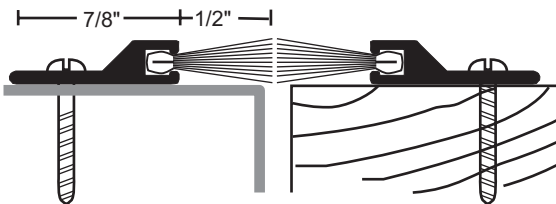

# SURFACE MOUNTED ASTRAGAL SETS

- ▶ #6 x 3/4" Stainless Steel SMS Furnished
- ▶ Screw Holes are Slotted for Adjustment

PRODUCT#	INSERT	FINISH
<b>600</b>	Gray Nylon Brush	Mill Al
<b>600-BB</b>	Black Nylon Brush	Mill Al
<b>600A</b>	Gray Nylon Brush	Anodized Al
<b>600A-BB</b>	Black Brush	Anodized Al
<b>600DKB</b>	Black Nylon Brush	Dark Bronze

Order as **Set** to Receive Two Pieces

PRODUCT#	INSERT	FINISH
<b>A605A</b>	Gray Nylon Brush	Anodized Al
<b>A605A-BB</b>	Black Nylon Brush	Anodized Al
<b>A605DKB</b>	Black Nylon Brush	Dark Bronze

Order as **Set** to Receive Two Pieces