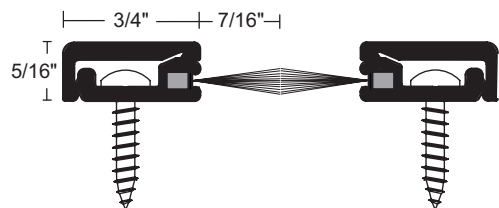

# SURFACE MOUNTED ASTRAGAL SETS

- ▶ #6 x 3/4" Stainless Steel SMS Furnished
- ▶ Screw Holes are Slotted for Adjustment

PRODUCT#	INSERT	FINISH
<b>600</b>	Gray Nylon Brush	Mill Al
<b>600-BB</b>	Black Nylon Brush	Mill Al
<b>600A</b>	Gray Nylon Brush	Anodized Al
<b>600A-BB</b>	Black Brush	Anodized Al
<b>600DKB</b>	Black Nylon Brush	Dark Bronze

Order as **Set** to Receive Two Pieces

PRODUCT#	INSERT	FINISH
<b>A605A</b>	Gray Nylon Brush	Anodized Al
<b>A605A-BB</b>	Black Nylon Brush	Anodized Al
<b>A605DKB</b>	Black Nylon Brush	Dark Bronze

Order as **Set** to Receive Two Pieces

PRODUCT#	INSERT	FINISH
<b>672A</b>	Gray Nylon Brush	Anodized Al
<b>672A-BB</b>	Black Brush	Anodized Al
<b>672DKB</b>	Black Nylon Brush	Dark Bronze

Order as **Set** to Receive Two Pieces

**600A**  
Anodized Aluminum  
Nylon Brush Seal  
or Sweep