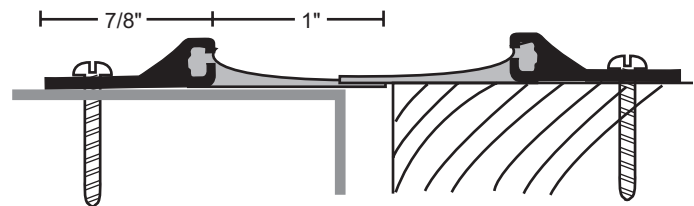

Order as **Set** to Receive Two Pieces

PRODUCT#	INSERT	FINISH
<b>A605A</b>	Gray Nylon Brush	Anodized Al
<b>A605A-BB</b>	Black Nylon Brush	Anodized Al
<b>A605DKB</b>	Black Nylon Brush	Dark Bronze

Order as **Set** to Receive Two Pieces

PRODUCT#	INSERT	FINISH
<b>672A</b>	Gray Nylon Brush	Anodized Al
<b>672A-BB</b>	Black Brush	Anodized Al
<b>672DKB</b>	Black Nylon Brush	Dark Bronze

Order as **Set** to Receive Two Pieces

**600A**  
Anodized Aluminum  
Nylon Brush Seal  
or Sweep