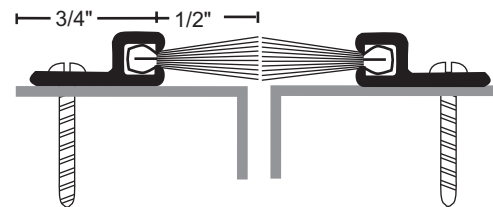

PRODUCT#	INSERT	FINISH
B606A	Gray Nylon Brush	Anodized Al
B606A-BB	Black Nylon Brush	
B606DKB	Black Nylon Brush	Dark Bronze

Order as **Set** to Receive Two Pieces