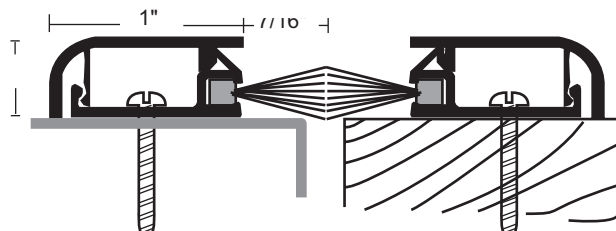

PRODUCT#	INSERT	FINISH
675A	Gray Nylon Brush	Anodized Al
675A-BB	Black Brush	Anodized Al
675DKB	Black Nylon Brush	Dark Bronze

Order as **Set** to Receive Two Pieces