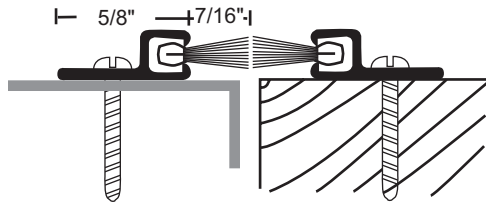

# SURFACE MOUNTED ASTRAGAL SETS

- ▶ #6 x 3/4" Stainless Steel SMS Furnished
- ▶ Screw Holes are Slotted for Adjustment

PRODUCT#	INSERT	FINISH
<b>600</b>	Gray Nylon Brush	Mill Al
<b>600-BB</b>	Black Nylon Brush	Mill Al
<b>600A</b>	Gray Nylon Brush	Anodized Al
<b>600A-BB</b>	Black Brush	Anodized Al
<b>600DKB</b>	Black Nylon Brush	Dark Bronze

Order as **Set** to Receive Two Pieces

PRODUCT#	INSERT	FINISH
<b>A605A</b>	Gray Nylon Brush	Anodized Al
<b>A605A-BB</b>	Black Nylon Brush	Anodized Al
<b>A605DKB</b>	Black Nylon Brush	Dark Bronze

Order as **Set** to Receive Two Pieces

PRODUCT#	INSERT	FINISH
<b>672A</b>	Gray Nylon Brush	Anodized Al
<b>672A-BB</b>	Black Brush	Anodized Al
<b>672DKB</b>	Black Nylon Brush	Dark Bronze

Order as **Set** to Receive Two Pieces

**600A**  
Anodized Aluminum  
Nylon Brush Seal  
or Sweep