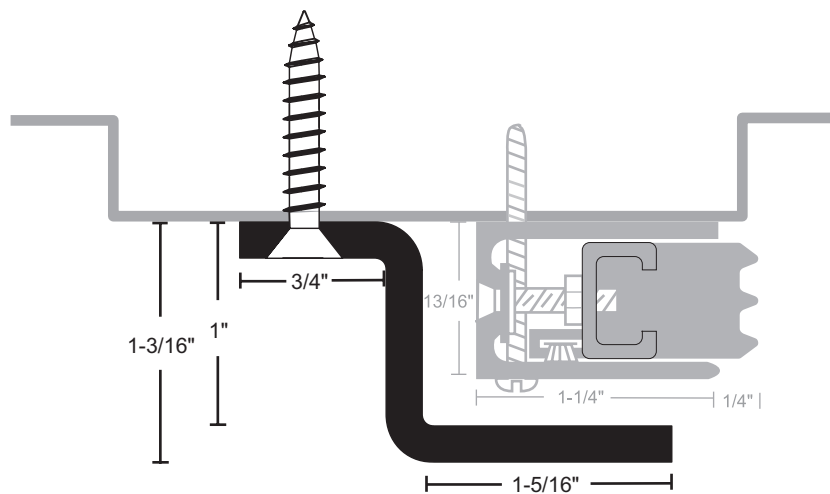

STEEL MOUNTING BRACKETS

All Products on This Page:

- Allows Installation of Door Closer Shoe or Rim Exit Device Strike Without Interruption or Notching of Perimeter Seals
- Furnished With #12 x 1 1/4" SMS
- 3/16" Thick Steel
- 6" Long

3ASL	Aluminum Silver
3DKB	Dark Bronze
3SP	Prime Coat

Fits Over 103N, 104N, 303N, 304N, 1038N, 3038N

7ASL	Aluminum Silver
7DKB	Dark Bronze
7SP	Prime Coat

Fits Over 106N, 107N, 141P, 141S