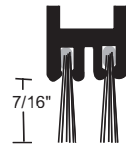

Drop Bar with Nylon Brush - Suffix "WH"

- **229NSS** Black Neoprene ^(1, 2)
- **229SSS** Gray Silicone ^(1, 2, 3)
- **229WHSS** Black Nylon Brush ⁽²⁾