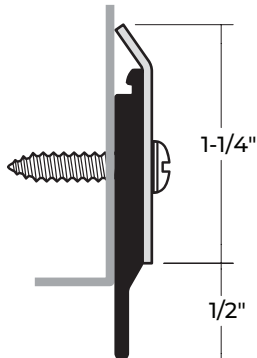

STAINLESS STEEL

- Stainless Steel Type 304 Brushed #4 Finish (US32D, 630)
- Silicone, Neoprene and Polyurethane are Black. Nylon Brush Available in Gray or Black (Please Specify).
- #6 X 3/4" Stainless Steel SMS Furnished
- Screw Holes Slotted for Adjustment

RAIN DRIP GUARD

DOOR SWEEP

- **200NSS** Neoprene
- **200SSS** Silicone

AUTOMATIC DOOR BOTTOM

229NSS

Stainless Steel
Automatic Door Bottom
Neoprene Seal

- **221NSS** Black Neoprene ^(1, 2)
- **221SSS** Gray Silicone ^(1, 2, 3)
- **221WHSS** Black Nylon Brush ⁽²⁾

- **229NSS** Black Neoprene ^(1, 2)
- **229SSS** Gray Silicone ^(1, 2, 3)
- **229WHSS** Black Nylon Brush ⁽²⁾

1. 1/16" Thick Lead Insert Available - Specify "Lead-Lined".
2. Door Bottom is Handed. Right Hand Supplied Unless Specified. Units Under 36" NOT Field Reversible. Please Specify Handing.
3. BHMA Certified to ANSI/BHMA A156.22, 1,000,000 Cycle Test-Grade 1.