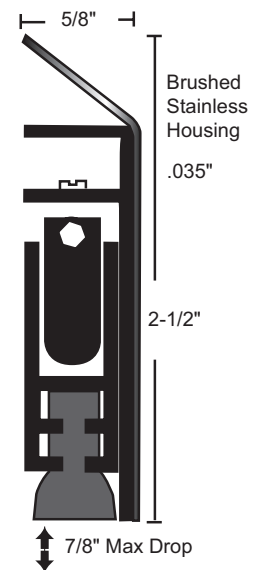

### 229NSS

Stainless Steel  
Automatic Door Bottom  
Neoprene Seal

- 221NSS** Black Neoprene <sup>(1, 2)</sup>
- 221SSS** Gray Silicone <sup>(1, 2, 3)</sup>
- 221WHSS** Black Nylon Brush <sup>(2)</sup>

Drop Bar with Nylon Brush - Suffix "WH"

- 229NSS** Black Neoprene <sup>(1, 2)</sup>
- 229SSS** Gray Silicone <sup>(1, 2, 3)</sup>
- 229WHSS** Black Nylon Brush <sup>(2)</sup>

- 1/16" Thick Lead Insert Available - Specify "Lead-Lined".
- Door Bottom is Handed. Right Hand Supplied Unless Specified. Units Under 36" NOT Field Reversible. Please Specify Handing.
- BHMA Certified to ANSI/BHMA A156.22, 1,000,000 Cycle Test-Grade 1.