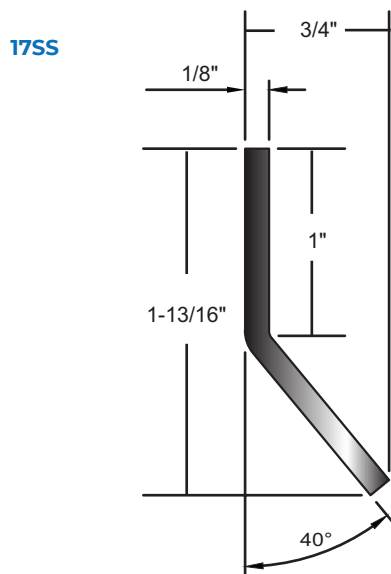

# STAINLESS STEEL

- Stainless Steel Type 304 Brushed #4 Finish (US32D, 630)
- Silicone, Neoprene and Polyurethane are Black. Nylon Brush Available in Gray or Black (Please Specify).
- #6 X 3/4" Stainless Steel SMS Furnished
- Screw Holes Slotted for Adjustment

## DOOR SWEEP

- 200NSS** Neoprene
- 200SSS** Silicone

- 229NSS** Black Neoprene <sup>(1, 2)</sup>
- 229SSS** Gray Silicone <sup>(1, 2, 3)</sup>
- 229WHSS** Black Nylon Brush <sup>(2)</sup>

- 1/16" Thick Lead Insert Available - Specify "Lead-Lined".
- Door Bottom is Handed. Right Hand Supplied Unless Specified. Units Under 36" NOT Field Reversible. Please Specify Handing.
- BHMA Certified to ANSI/BHMA A156.22, 1,000,000 Cycle Test-Grade 1.