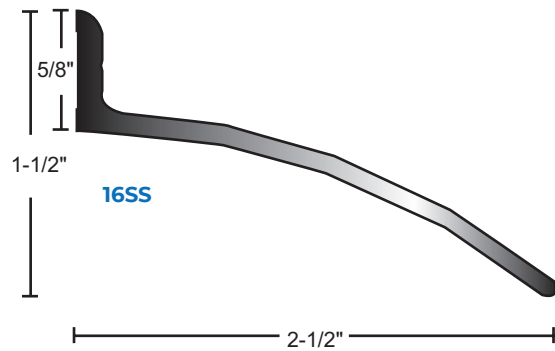

# STAINLESS STEEL

- Stainless Steel Type 304 Brushed #4 Finish (US32D, 630)
- Silicone, Neoprene and Polyurethane are Black. Nylon Brush Available in Gray or Black (Please Specify).
- #6 X 3/4" Stainless Steel SMS Furnished
- Screw Holes Slotted for Adjustment

## DOOR SWEEP

- 200NSS** Neoprene
- 200SSS** Silicone

- 229NSS** Black Neoprene <sup>(1, 2)</sup>
- 229SSS** Gray Silicone <sup>(1, 2, 3)</sup>
- 229WHSS** Black Nylon Brush <sup>(2)</sup>

- 1/16" Thick Lead Insert Available - Specify "Lead-Lined".
- Door Bottom is Handed. Right Hand Supplied Unless Specified. Units Under 36" NOT Field Reversible. Please Specify Handing.
- BHMA Certified to ANSI/BHMA A156.22, 1,000,000 Cycle Test-Grade 1.