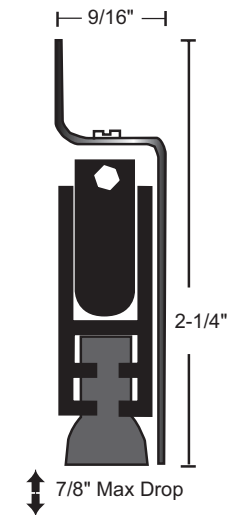

- 229NSS** Black Neoprene <sup>(1, 2)</sup>
- 229SSS** Gray Silicone <sup>(1, 2, 3)</sup>
- 229WHSS** Black Nylon Brush <sup>(2)</sup>

- 1/16" Thick Lead Insert Available - Specify "Lead-Lined".
- Door Bottom is Handed. Right Hand Supplied Unless Specified. Units Under 36" NOT Field Reversible. Please Specify Handing.
- BHMA Certified to ANSI/BHMA A156.22, 1,000,000 Cycle Test-Grade 1.