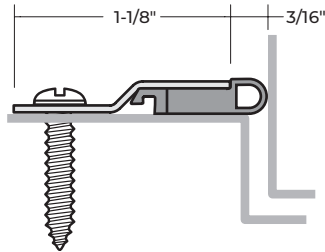

STAINLESS STEEL

- Stainless Steel Type 304 Brushed #4 Finish (US32D, 630)
- #6 x 3/4" Stainless Steel SMS Furnished
- Screw Holes Slotted for Adjustment
- Microcellular EPDM, Silicone, Neoprene, Polyurethane are Black

127NSS

Stainless Steel Microcellular EPDM Perimeter Seal

PERIMETER SEALS

120NSS Microcellular EPDM

120SSS Silicone

127NSS Microcellular EPDM

127SSS Silicone

129NSS Neoprene

122NSS Microcellular EPDM

130NSS Microcellular EPDM

130SSS Silicone

ASTRAGAL SEALS

139SS

#10 x 3/4" SMS Furnished
1/16" Thick Lead Insert Available - Specify "Lead-Lined"

125NSS Microcellular EPDM

9125SS Silicone

Provided as Two-Piece Set