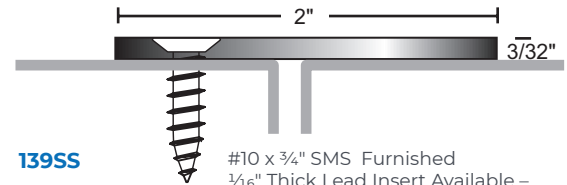

STAINLESS STEEL

- ▶ Stainless Steel Type 304 Brushed #4 Finish (US32D, 630)
- ▶ #6 x 3/4" Stainless Steel SMS Furnished
- ▶ Screw Holes Slotted for Adjustment
- ▶ Microcellular EPDM, Silicone, Neoprene, Polyurethane are Black

122NSS Microcellular EPDM

130NSS Microcellular EPDM

130SSS Silicone

ASTRAGAL SEALS

139SS

#10 x 3/4" SMS Furnished
1/16" Thick Lead Insert Available - Specify "Lead-Lined"

125NSS Microcellular EPDM

9125SS Silicone

Provided as Two-Piece Set