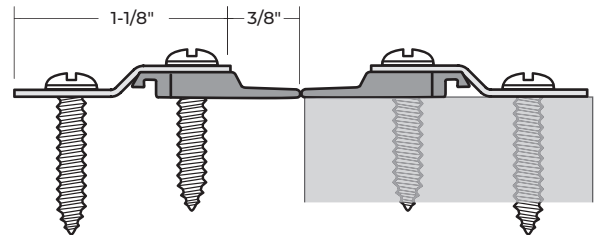

122NSS Microcellular EPDM

130NSS Microcellular EPDM

130SSS Silicone

ASTRAGAL SEALS

139SS

#10 x 3/4" SMS Furnished
1/16" Thick Lead Insert Available - Specify "Lead-Lined"

125NSS Microcellular EPDM

9125SS Silicone

Provided as Two-Piece Set