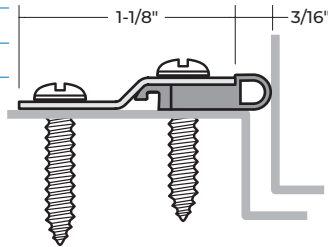

STAINLESS STEEL

- ▶ Stainless Steel Type 304 Brushed #4 Finish (US32D, 630)
- ▶ #6 x 3/4" Stainless Steel SMS Furnished
- ▶ Screw Holes Slotted for Adjustment
- ▶ Microcellular EPDM, Silicone, Neoprene, Polyurethane are Black

127NSS

Stainless Steel Microcellular EPDM Perimeter Seal

PERIMETER SEALS

120NSS Microcellular EPDM

120SSS Silicone

127NSS Microcellular EPDM

127SSS Silicone

129NSS Neoprene

122NSS Microcellular EPDM

130NSS Microcellular EPDM

130SSS Silicone

ASTRAGAL SEALS

139SS

#10 x 3/4" SMS Furnished
1/16" Thick Lead Insert Available - Specify "Lead-Lined"

125NSS Microcellular EPDM

9125SS Silicone