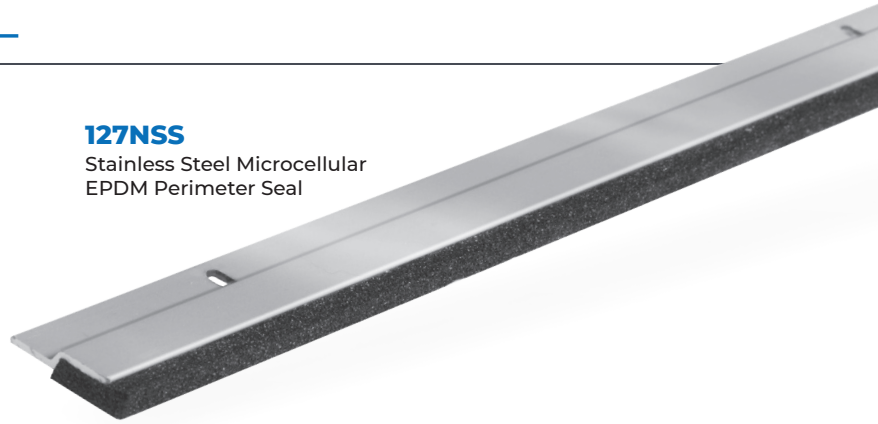

STAINLESS STEEL

- ▶ Stainless Steel Type 304 Brushed #4 Finish (US32D, 630)
- ▶ #6 x 3/4" Stainless Steel SMS Furnished
- ▶ Screw Holes Slotted for Adjustment
- ▶ Microcellular EPDM, Silicone, Neoprene, Polyurethane are Black

127NSS

Stainless Steel Microcellular EPDM Perimeter Seal

PERIMETER SEALS

120NSS Microcellular EPDM

120SSS Silicone

127NSS Microcellular EPDM

127SSS Silicone

129NSS Neoprene

122NSS Microcellular EPDM

130NSS Microcellular EPDM

130SSS Silicone

ASTRAGAL SEALS

139SS

#10 x 3/4" SMS Furnished
1/16" Thick Lead Insert Available - Specify "Lead-Lined"

125NSS Microcellular EPDM

9125SS Silicone

Provided as Two-Piece Set