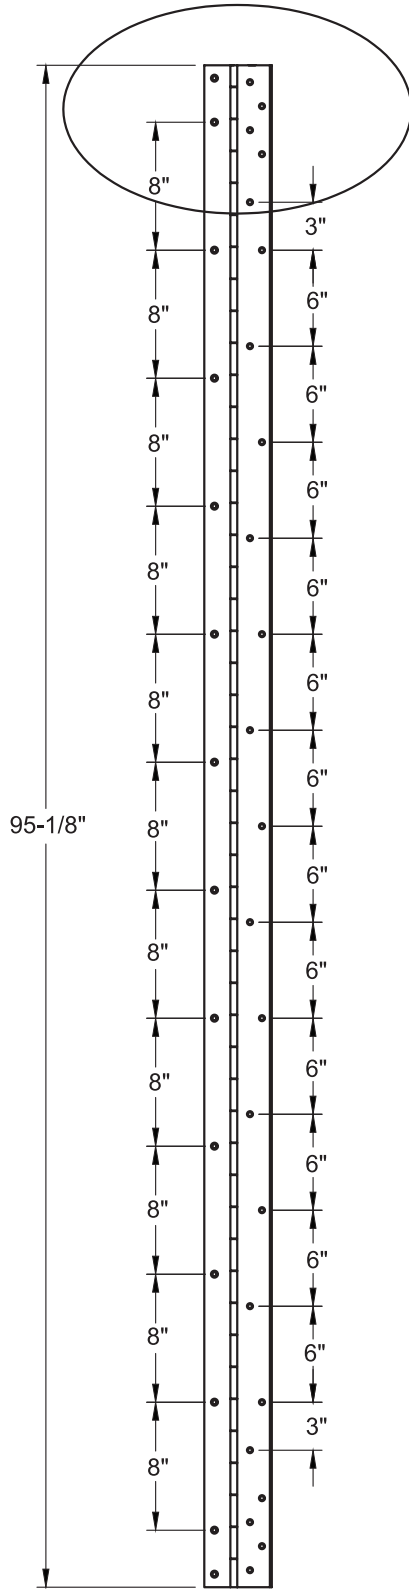

# MODEL SS306

HALF MORTISE/GUARD (EDGE MOUNT)

Recommended Total Door Under-sizing:  
 Single Square Edge Door -1/4"      Pair of Doors, each leaf, Square Edge Doors -3/16"  
 Single Bevel Edge Door -9/32"      Pair of Doors, each leaf, Bevel Edge Doors -7/32"

REV	DESCRIPTION	DATE	APPR'D
A	ORIGINAL		
REVISION HISTORY			
<b>National Guard Products, Inc.</b>			
4985 E. Raines Rd. Memphis TN 38118		Phone: 1 (800) 647-7874 Fax: 1 (800) 255-7874	
TITLE: <b>SS306 95</b>			
DRAWN BY:	SCALE: N/A	DATE:	TEMPLATE NO: