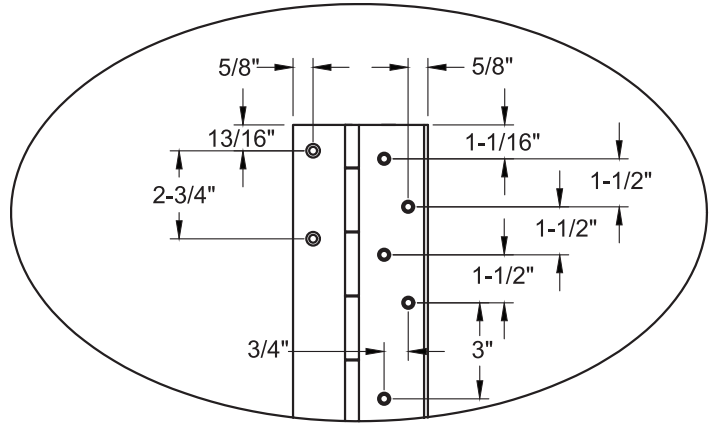

# MODEL SS306

HALF MORTISE/GUARD (EDGE MOUNT)

Recommended Total Door Under-sizing:  
 Single Square Edge Door -1/4"      Pair of Doors, each leaf, Square Edge Doors -3/16"  
 Single Bevel Edge Door -9/32"      Pair of Doors, each leaf, Bevel Edge Doors -7/32"