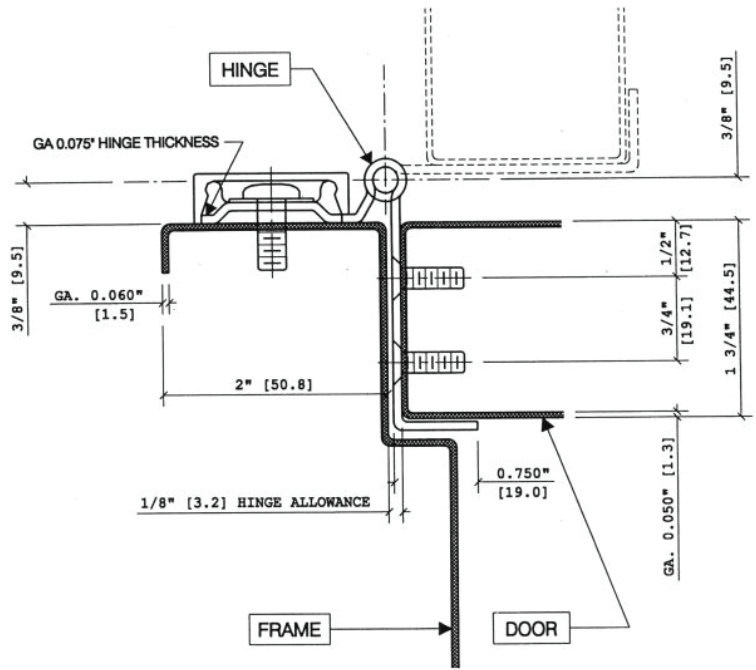

# MODEL SS306

HALF MORTISE/GUARD (EDGE MOUNT)

Recommended Total Door Under-sizing:  
 Single Square Edge Door -1/4"      Pair of Doors, each leaf, Square Edge Doors -3/16"  
 Single Bevel Edge Door -9/32"      Pair of Doors, each leaf, Bevel Edge Doors -7/32"