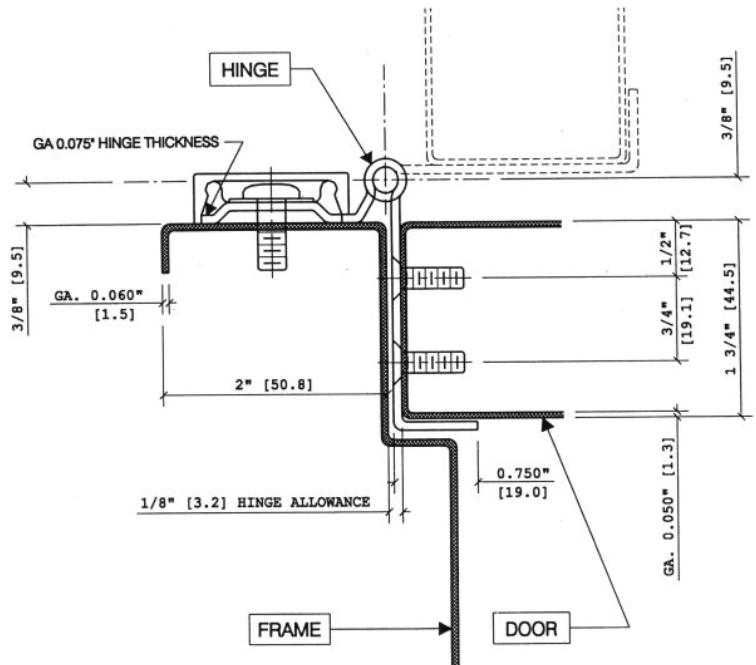

MODEL SS306

HALF MORTISE/GUARD (EDGE MOUNT)

Recommended Total Door Under-sizing:
 Single Square Edge Door -1/4" Pair of Doors, each leaf, Square Edge Doors -3/16"
 Single Bevel Edge Door -9/32" Pair of Doors, each leaf, Bevel Edge Doors -7/32"