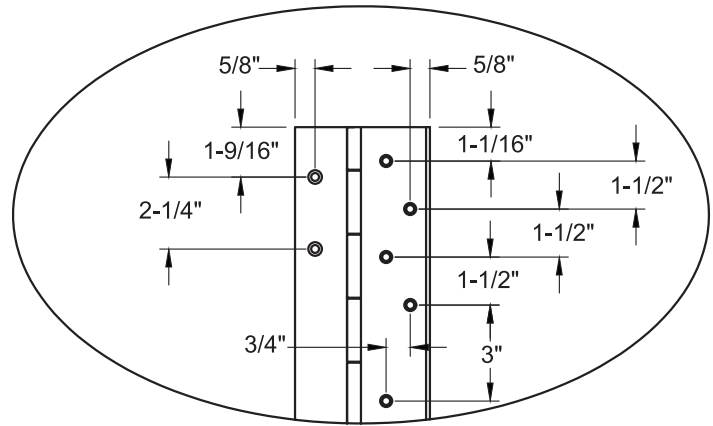

MODEL SS306

HALF MORTISE/GUARD (EDGE MOUNT)

Recommended Total Door Under-sizing:
 Single Square Edge Door -1/4" Pair of Doors, each leaf, Square Edge Doors -3/16"
 Single Bevel Edge Door -9/32" Pair of Doors, each leaf, Bevel Edge Doors -7/32"