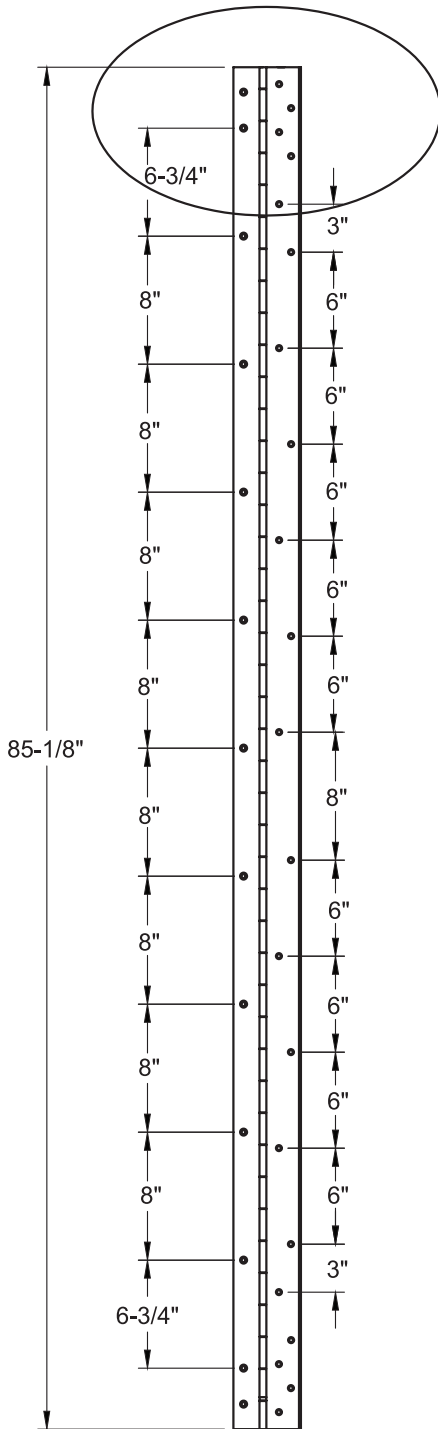

MODEL SS306

HALF MORTISE/GUARD (EDGE MOUNT)

Recommended Total Door Under-sizing:
 Single Square Edge Door -1/4" Pair of Doors, each leaf, Square Edge Doors -3/16"
 Single Bevel Edge Door -9/32" Pair of Doors, each leaf, Bevel Edge Doors -7/32"

REV	DESCRIPTION	DATE	APPR'D
A	ORIGINAL		
REVISION HISTORY			
National Guard Products, Inc.			
4985 E. Raines Rd. Memphis TN 38118		Phone: 1 (800) 647-7874 Fax: 1 (800) 255-7874	
TITLE: SS306 85			
DRAWN BY:	SCALE: N/A	DATE:	TEMPLATE NO: