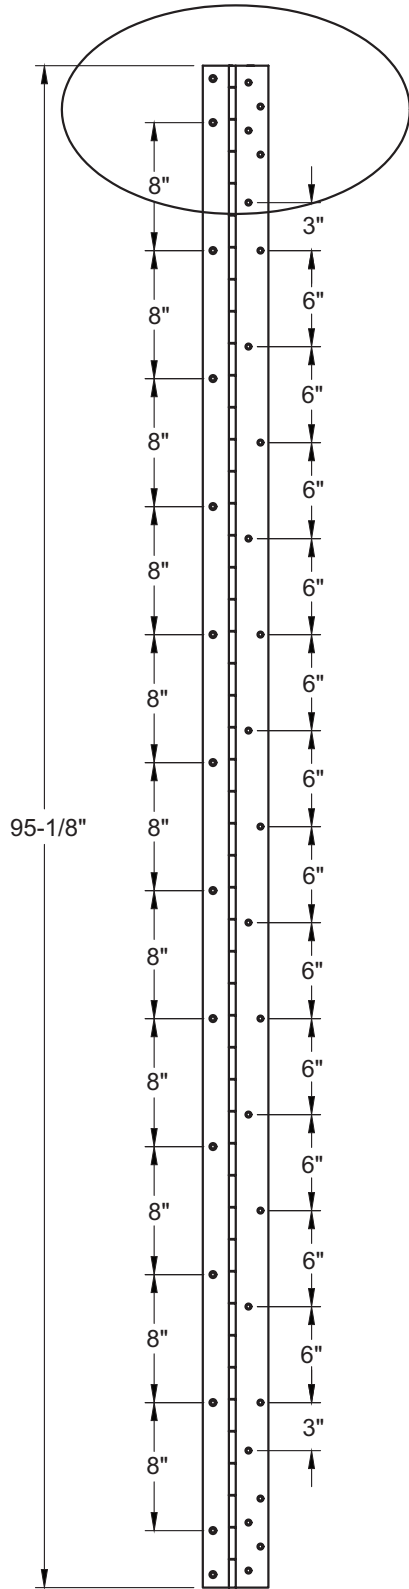

MODEL SS304

HALF MORTISE (EDGE MOUNT)

Recommended Total Door Under-sizing:
 Single Square Edge Door -1/4" Pair of Doors, each leaf, Square Edge Doors -3/16"
 Single Bevel Edge Door -9/32" Pair of Doors, each leaf, Bevel Edge Doors -7/32"

REV	DESCRIPTION	DATE	APPR'D
A	ORIGINAL		
REVISION HISTORY			
National Guard Products, Inc.			
4985 E. Raines Rd. Memphis TN 38118		Phone: 1 (800) 647-7874 Fax: 1 (800) 255-7874	
TITLE: SS304 95			
DRAWN BY:	SCALE: N/A	DATE:	TEMPLATE NO: