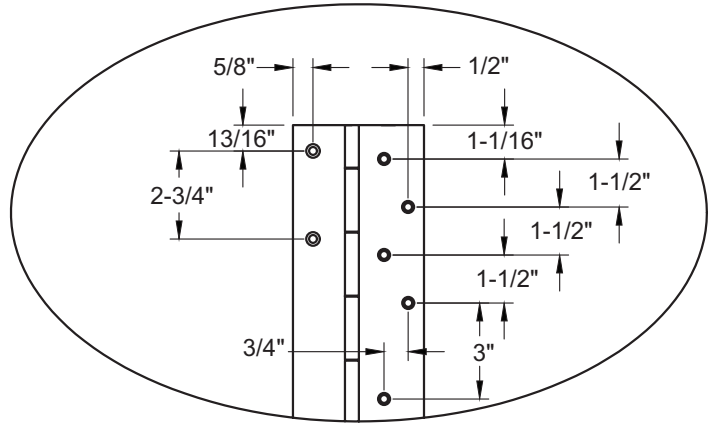

MODEL SS304

HALF MORTISE (EDGE MOUNT)

Recommended Total Door Under-sizing:
 Single Square Edge Door -1/4" Pair of Doors, each leaf, Square Edge Doors -3/16"
 Single Bevel Edge Door -9/32" Pair of Doors, each leaf, Bevel Edge Doors -7/32"