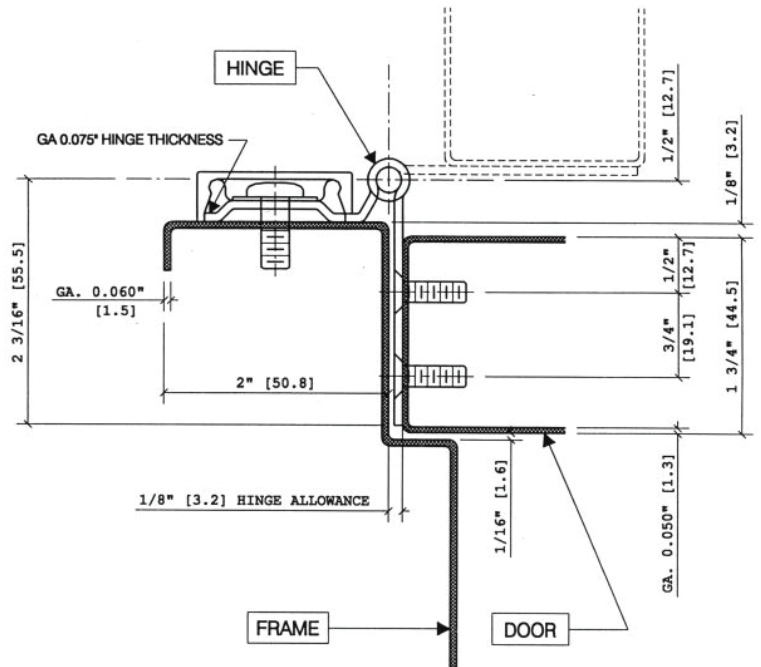

MODEL SS304

HALF MORTISE (EDGE MOUNT)

Recommended Total Door Under-sizing:
 Single Square Edge Door -1/4" Pair of Doors, each leaf, Square Edge Doors -3/16"
 Single Bevel Edge Door -9/32" Pair of Doors, each leaf, Bevel Edge Doors -7/32"