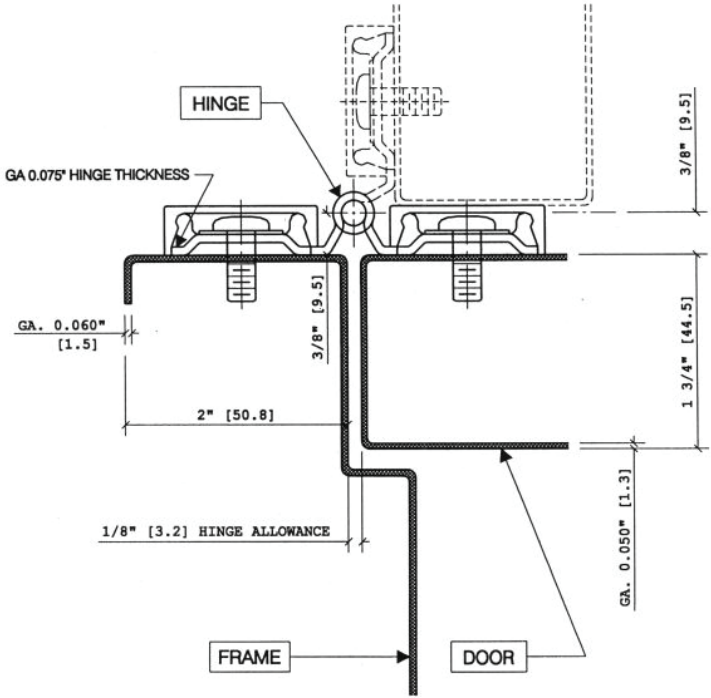

# MODEL SS302

FULL SURFACE (FLUSH)

Recommended Total Door Under-sizing:  
 Single Square Edge Door -1/4"      Pair of Doors, each leaf, Square Edge Doors -3/16"  
 Single Bevel Edge Door -9/32"      Pair of Doors, each leaf, Bevel Edge Doors -7/32"