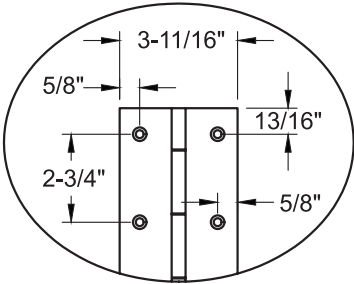

# MODEL SS302

FULL SURFACE (FLUSH)

Recommended Total Door Under-sizing:  
 Single Square Edge Door -1/4"      Pair of Doors, each leaf, Square Edge Doors -3/16"  
 Single Bevel Edge Door -9/32"      Pair of Doors, each leaf, Bevel Edge Doors -7/32"