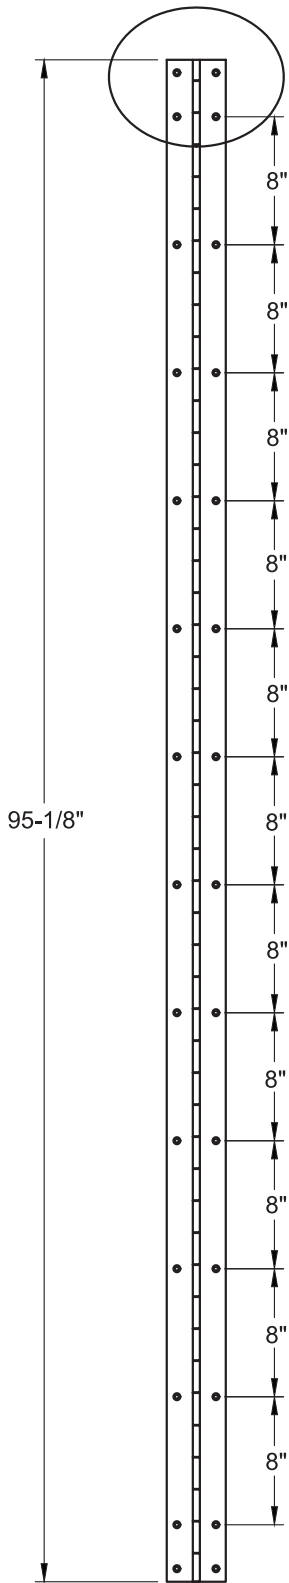

# MODEL SS302

FULL SURFACE (FLUSH)

Recommended Total Door Under-sizing:  
 Single Square Edge Door -1/4"      Pair of Doors, each leaf, Square Edge Doors -3/16"  
 Single Bevel Edge Door -9/32"      Pair of Doors, each leaf, Bevel Edge Doors -7/32"

A	ORIGINAL		
REV	DESCRIPTION	DATE	APPR'D
REVISION HISTORY			
<b>National Guard Products, Inc.</b>			
4985 E. Raines Rd. Memphis TN 38118		Phone: 1 (800) 647-7874 Fax: 1 (800) 255-7874	
TITLE: <b>SS302 95</b>			
DRAWN BY:	SCALE: N/A	DATE:	TEMPLATE NO: