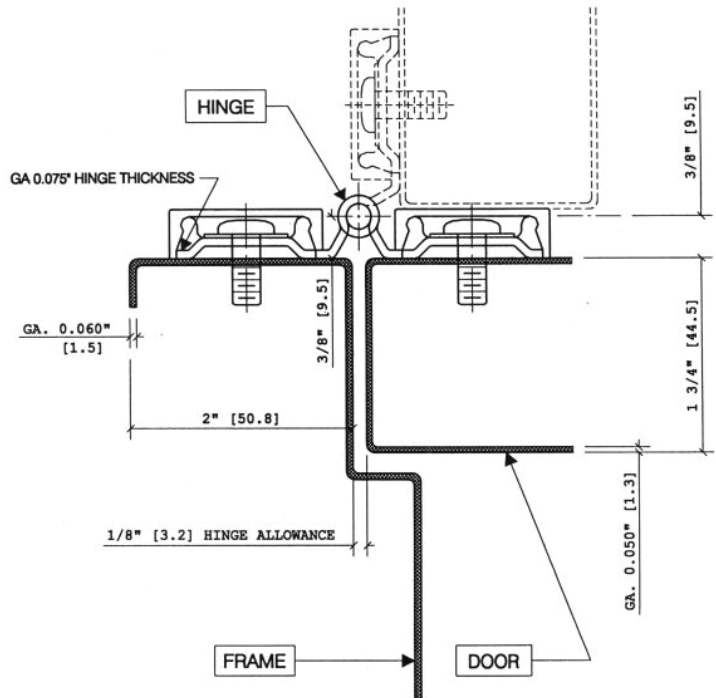

# MODEL SS302

FULL SURFACE (FLUSH)

Recommended Total Door Under-sizing:  
 Single Square Edge Door  $-1/4"$       Pair of Doors, each leaf, Square Edge Doors  $-3/16"$   
 Single Bevel Edge Door  $-9/32"$       Pair of Doors, each leaf, Bevel Edge Doors  $-7/32"$