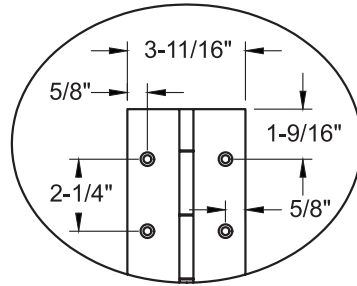

# MODEL SS302

FULL SURFACE (FLUSH)

Recommended Total Door Under-sizing:  
 Single Square Edge Door  $-1/4"$       Pair of Doors, each leaf, Square Edge Doors  $-3/16"$   
 Single Bevel Edge Door  $-9/32"$       Pair of Doors, each leaf, Bevel Edge Doors  $-7/32"$