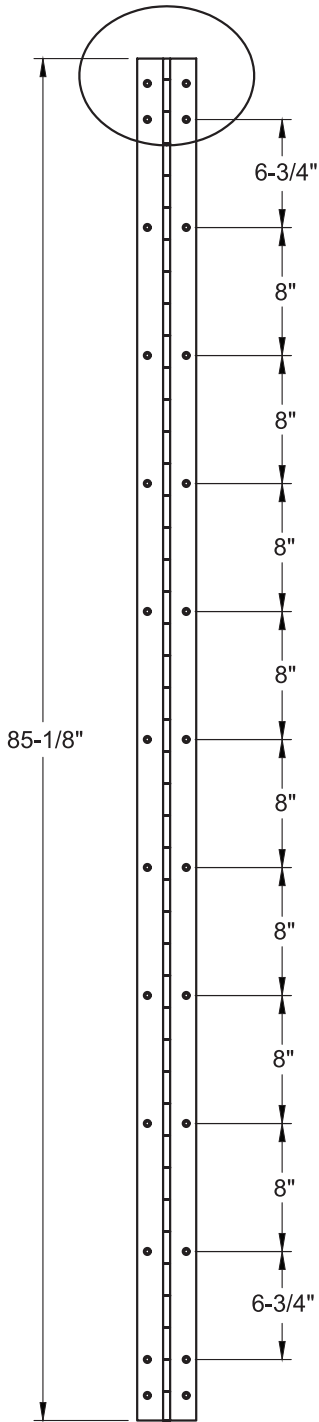

# MODEL SS302

FULL SURFACE (FLUSH)

Recommended Total Door Under-sizing:  
 Single Square Edge Door  $-1/4"$       Pair of Doors, each leaf, Square Edge Doors  $-3/16"$   
 Single Bevel Edge Door  $-9/32"$       Pair of Doors, each leaf, Bevel Edge Doors  $-7/32"$

REV	DESCRIPTION	DATE	APPR'D
A	ORIGINAL		
REVISION HISTORY			
<b>National Guard Products, Inc.</b>			
4985 E. Raines Rd. Memphis TN 38118		Phone: 1 (800) 647-7874 Fax: 1 (800) 255-7874	
TITLE: <b>SS302 85</b>			
DRAWN BY:	SCALE: N/A	DATE:	TEMPLATE NO: