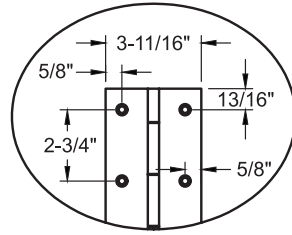

MODEL SS302

FULL SURFACE (FLUSH)

Recommended Total Door Under-sizing:
 Single Square Edge Door -1/4" Pair of Doors, each leaf, Square Edge Doors -3/16"
 Single Bevel Edge Door -9/32" Pair of Doors, each leaf, Bevel Edge Doors -7/32"