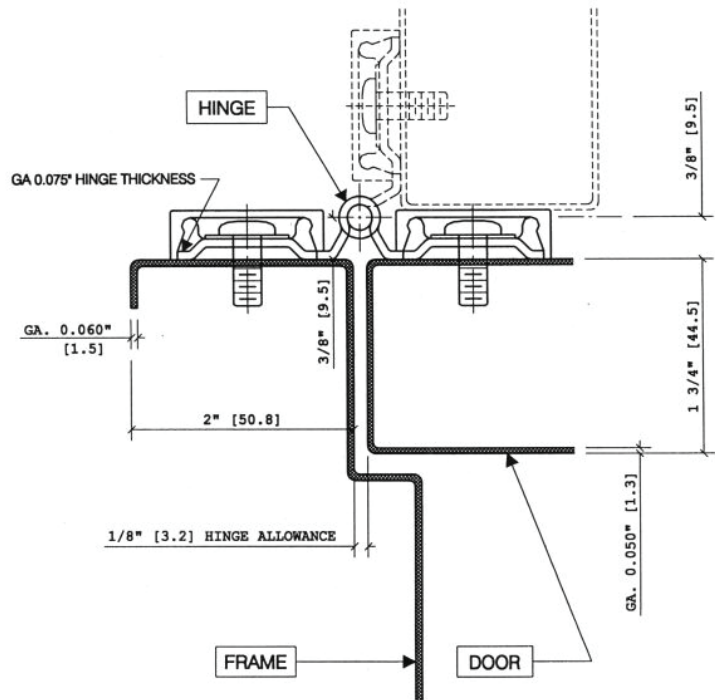

MODEL SS302

FULL SURFACE (FLUSH)

Recommended Total Door Under-sizing:
 Single Square Edge Door -1/4" Pair of Doors, each leaf, Square Edge Doors -3/16"
 Single Bevel Edge Door -9/32" Pair of Doors, each leaf, Bevel Edge Doors -7/32"