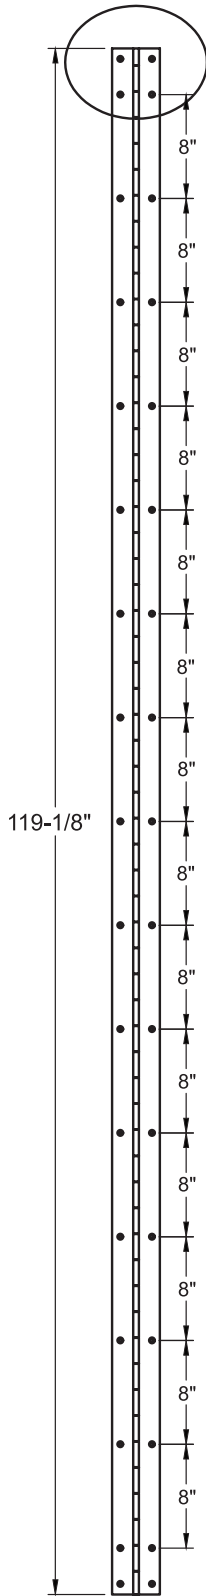

MODEL SS302

FULL SURFACE (FLUSH)

Recommended Total Door Under-sizing:
 Single Square Edge Door -1/4" Pair of Doors, each leaf, Square Edge Doors -3/16"
 Single Bevel Edge Door -9/32" Pair of Doors, each leaf, Bevel Edge Doors -7/32"

A	ORIGINAL		
REV	DESCRIPTION	DATE	APPR'D
REVISION HISTORY			
National Guard Products, Inc.			
4985 E. Raines Rd. Memphis TN 38118		Phone: 1 (800) 647-7874 Fax: 1 (800) 255-7874	
TITLE: SS302 119			
DRAWN BY:	SCALE: N/A	DATE:	TEMPLATE NO: