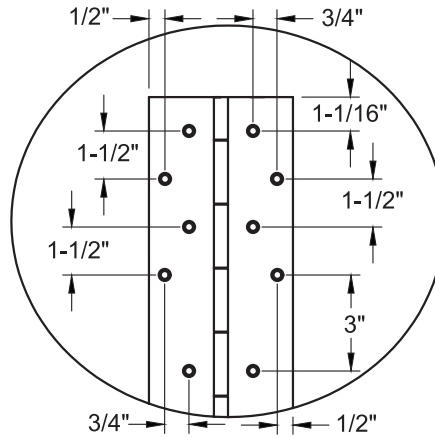

## FULL MORTISE (EDGE MOUNT)

Recommended Total Door Under-sizing:  
 Single Square Edge Door -11/32" Pair of Doors, each leaf, Square Edge Doors -9/32"  
 Single Bevel Edge Door -3/8" Pair of Doors, each leaf, Bevel Edge Doors -5/16"