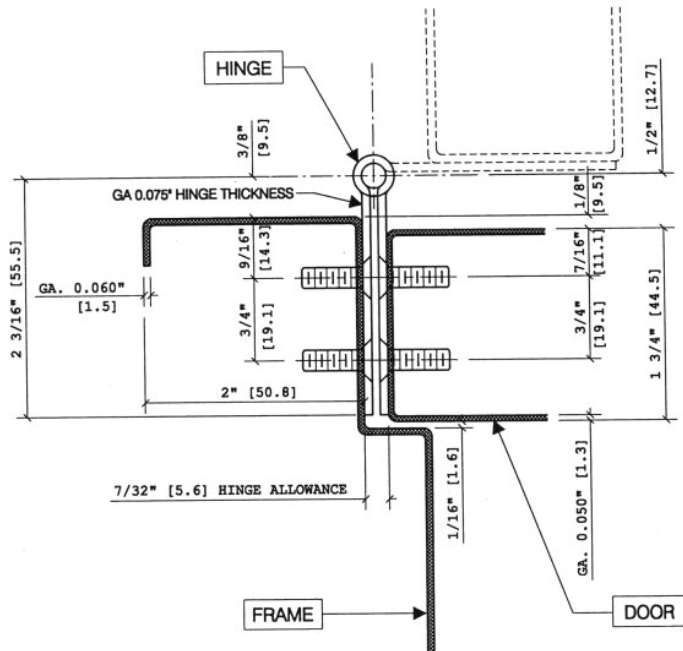

# MODEL SS300

## FULL MORTISE (EDGE MOUNT)

Recommended Total Door Under-sizing:  
 Single Square Edge Door -11/32" Pair of Doors, each leaf, Square Edge Doors -9/32"  
 Single Bevel Edge Door -3/8" Pair of Doors, each leaf, Bevel Edge Doors -5/16"