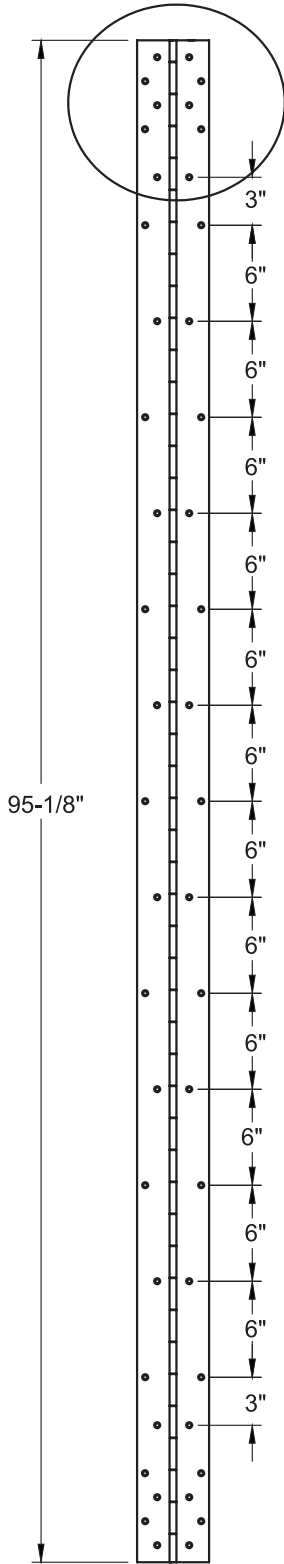

# MODEL SS300

## FULL MORTISE (EDGE MOUNT)

Recommended Total Door Under-sizing:  
 Single Square Edge Door -11/32" Pair of Doors, each leaf, Square Edge Doors -9/32"  
 Single Bevel Edge Door -3/8" Pair of Doors, each leaf, Bevel Edge Doors -5/16"