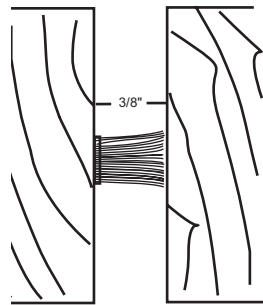

SPRING ADJUSTABLE MORTISED ASTRAGALS

- ▶ Adjustment Screws on 10" Centers Allow Adjustment of the Seal Without Repositioning Mounting Location
- ▶ Spring-Loaded to Maintain Constant Pressure for the Most Effective Seal

Spring Loaded

144SA
144SDKB
Silicone

Mortise Dimensions $\frac{3}{16}$ " Wide x $\frac{7}{8}$ "
#8 x $\frac{3}{4}$ " SMS Furnished
Provided as Two-Piece Set

SELF-ADHESIVE PILE ASTRAGALS

340P
Polypropylene Pile

336P
Polypropylene Pile

SAFETY SEAL FOR DOUBLE-ACTING DOORS

- ▶ Seals and Closes Gap at Heel of Double-Acting or Center Pivoted Doors
- ▶ #6 x $\frac{3}{4}$ " Stainless Steel Sheet Metal Screws Furnished

1000RA
1000RDKB

5", 10" or 16" Overall Widths Available - Specify