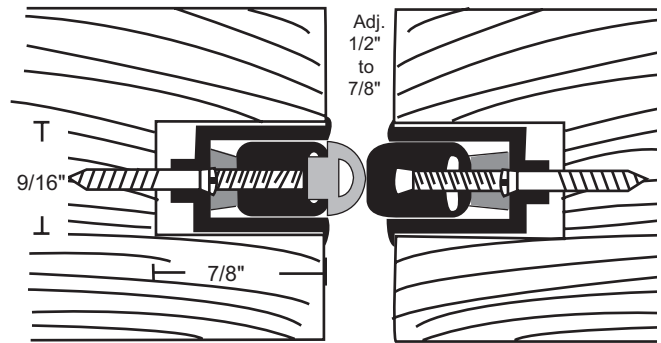

SPRING ADJUSTABLE MORTISED ASTRAGALS

- ▶ Adjustment Screws on 10" Centers Allow Adjustment of the Seal Without Repositioning Mounting Location
- ▶ Spring-Loaded to Maintain Constant Pressure for the Most Effective Seal

PRODUCT#	
SUFFIX	FINISH
A	Anodized Aluminum
DKB	Dark Bronze
<i>Pile is Gray Silicone is Black</i>	

Spring Loaded

144PA
144PDKB
Polypropylene Pile

Mortise Dimensions $\frac{3}{16}$ " Wide x $\frac{7}{8}$ "
#8 x $\frac{3}{4}$ " SMS Furnished
Provided as Two-Piece Set

Spring Loaded

144SA
144SDKB
Silicone

Mortise Dimensions $\frac{3}{16}$ " Wide x $\frac{7}{8}$ "
#8 x $\frac{3}{4}$ " SMS Furnished
Provided as Two-Piece Set

SELF-ADHESIVE PILE ASTRAGALS

340P
Polypropylene Pile

1000RA
1000RDKB

5", 10" or 16" Overall Widths Available - Specify