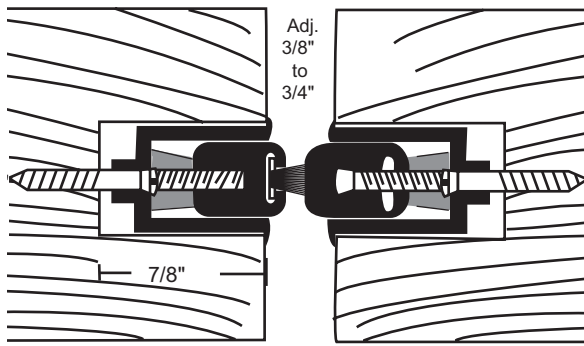

SPRING ADJUSTABLE MORTISED ASTRAGALS

- ▶ Adjustment Screws on 10" Centers Allow Adjustment of the Seal Without Repositioning Mounting Location
- ▶ Spring-Loaded to Maintain Constant Pressure for the Most Effective Seal

PRODUCT#	
SUFFIX	FINISH
A	Anodized Aluminum
DKB	Dark Bronze
<i>Pile is Gray Silicone is Black</i>	

Spring Loaded

144PA
144PDKB
Polypropylene Pile

Mortise Dimensions $\frac{3}{16}$ " Wide x $\frac{7}{8}$ "
#8 x $\frac{3}{4}$ " SMS Furnished
Provided as Two-Piece Set

Spring Loaded

144SA
144SDKB
Silicone

Mortise Dimensions $\frac{3}{16}$ " Wide x $\frac{7}{8}$ "
#8 x $\frac{3}{4}$ " SMS Furnished
Provided as Two-Piece Set

SELF-ADHESIVE PILE ASTRAGALS

340P
Polypropylene Pile

1000RA
1000RDKB

5", 10" or 16" Overall Widths Available - Specify