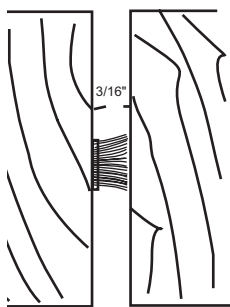

SPRING ADJUSTABLE MORTISED ASTRAGALS

- ▶ Adjustment Screws on 10" Centers Allow Adjustment of the Seal Without Repositioning Mounting Location
- ▶ Spring-Loaded to Maintain Constant Pressure for the Most Effective Seal

PRODUCT#	
SUFFIX	FINISH
A	Anodized Aluminum
DKB	Dark Bronze
<i>Pile is Gray Silicone is Black</i>	

Spring Loaded

144PA
144PDKB
Polypropylene Pile

Mortise Dimensions $\frac{3}{16}$ " Wide x $\frac{7}{8}$ "
#8 x $\frac{3}{4}$ " SMS Furnished
Provided as Two-Piece Set

Spring Loaded

144SA
144SDKB
Silicone

Mortise Dimensions $\frac{3}{16}$ " Wide x $\frac{7}{8}$ "
#8 x $\frac{3}{4}$ " SMS Furnished
Provided as Two-Piece Set

SELF-ADHESIVE PILE ASTRAGALS

340P
Polypropylene Pile

1000RA
1000RDKB

5", 10" or 16" Overall Widths Available - Specify