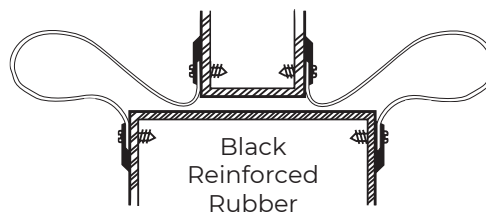

SPRING ADJUSTABLE MORTISED ASTRAGALS

- ▶ Adjustment Screws on 10" Centers Allow Adjustment of the Seal Without Repositioning Mounting Location
- ▶ Spring-Loaded to Maintain Constant Pressure for the Most Effective Seal

Spring Loaded

144SA
144SDKB
Silicone

Mortise Dimensions $\frac{3}{16}$ " Wide x $\frac{7}{8}$ "
#8 x $\frac{3}{4}$ " SMS Furnished
Provided as Two-Piece Set

SELF-ADHESIVE PILE ASTRAGALS

340P
Polypropylene Pile

336P
Polypropylene Pile

SAFETY SEAL FOR DOUBLE-ACTING DOORS

- ▶ Seals and Closes Gap at Heel of Double-Acting or Center Pivoted Doors
- ▶ #6 x $\frac{3}{4}$ " Stainless Steel Sheet Metal Screws Furnished