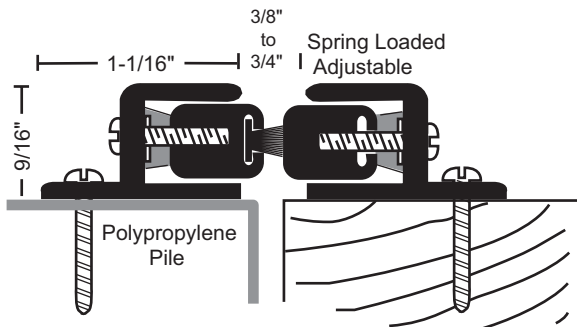

SPRING ADJUSTABLE ASTRAGAL SETS

- ▶ Adjustment Screws on 10" Centers Allow Adjustment of the Seal Without Re-Positioning Mounting Location
- ▶ Spring-Loaded to Maintain Constant Pressure for the Most Effective Seal

140PA
Anodized Aluminum
Spring Loaded Pile
Astragal

140PA
140PDKB
Pile is Gray

Provided as Two-Piece Set

140SA
140SDKB
Silicone is Black

Provided as Two-Piece Set

MAGNETIC ASTRAGAL SETS

- ▶ #6 x 3/4" Stainless Steel SMS Furnished
- ▶ Screw Holes are Slotted for Adjustment
- ▶ Not Recommended for Use on Metal Doors

149MA
149MDKB

Provided as Two-Piece Set

189MA
189MDKB

Provided as Two-Piece Set