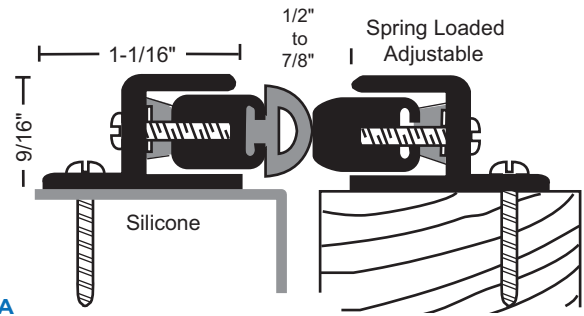

SPRING ADJUSTABLE ASTRAGAL SETS

- ▶ Adjustment Screws on 10" Centers Allow Adjustment of the Seal Without Re-Positioning Mounting Location
- ▶ Spring-Loaded to Maintain Constant Pressure for the Most Effective Seal

140PA
Anodized Aluminum
Spring Loaded Pile
Astragal

140PA
140PDKB
Pile is Gray

Provided as Two-Piece Set

140SA
140SDKB
Silicone is Black

Provided as Two-Piece Set

MAGNETIC ASTRAGAL SETS

- ▶ #6 x 3/4" Stainless Steel SMS Furnished
- ▶ Screw Holes are Slotted for Adjustment
- ▶ Not Recommended for Use on Metal Doors