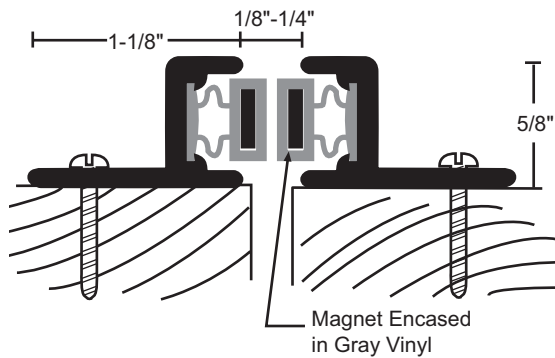

SPRING ADJUSTABLE ASTRAGAL SETS

- ▶ Adjustment Screws on 10" Centers Allow Adjustment of the Seal Without Re-Positioning Mounting Location
- ▶ Spring-Loaded to Maintain Constant Pressure for the Most Effective Seal

140PA
Anodized Aluminum
Spring Loaded Pile
Astragal

140PA
140PDKB
Pile is Gray

Provided as Two-Piece Set

140SA
140SDKB
Silicone is Black

Provided as Two-Piece Set

MAGNETIC ASTRAGAL SETS

- ▶ #6 x 3/4" Stainless Steel SMS Furnished
- ▶ Screw Holes are Slotted for Adjustment
- ▶ Not Recommended for Use on Metal Doors