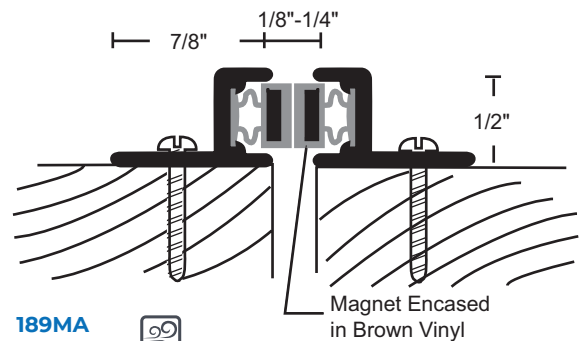

SPRING ADJUSTABLE ASTRAGAL SETS

- ▶ Adjustment Screws on 10" Centers Allow Adjustment of the Seal Without Re-Positioning Mounting Location
- ▶ Spring-Loaded to Maintain Constant Pressure for the Most Effective Seal

140PA
Anodized Aluminum
Spring Loaded Pile
Astragal

140PA
140PDKB
Pile is Gray

Provided as Two-Piece Set

140SA
140SDKB
Silicone is Black

Provided as Two-Piece Set

MAGNETIC ASTRAGAL SETS

- ▶ #6 x 3/4" Stainless Steel SMS Furnished
- ▶ Screw Holes are Slotted for Adjustment
- ▶ Not Recommended for Use on Metal Doors

149MA
149MDKB

Provided as Two-Piece Set

189MA
189MDKB

Provided as Two-Piece Set