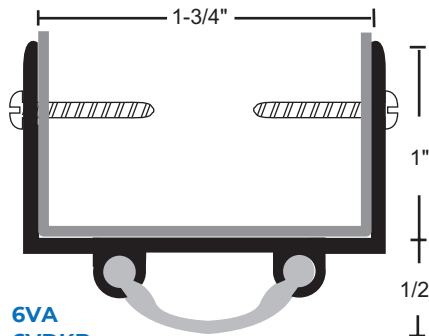

SMOOTH VINYL DOOR SHOES

- ▶ #6 x 3/4" Stainless Steel Sheet Metal Screws Furnished
- ▶ Screw Holes Slotted for Adjustment

| PRODUCT# SUFFIX | FINISH |
|----------------------|-------------------|
| A | Anodized Aluminum |
| DKB | Dark Bronze |
| None | Mill Aluminum |
| <i>Vinyl is Gray</i> | |

5VA
5VDKB

6VA
6VDKB

12V
12VDKB

13VA
13VDKB

18V
18VDKB

19V
19VDKB

POLYPROPYLENE PILE DOOR SHOES

- ▶ #6 x 3/4" Stainless Steel SMS Furnished
- ▶ Pile is Gray