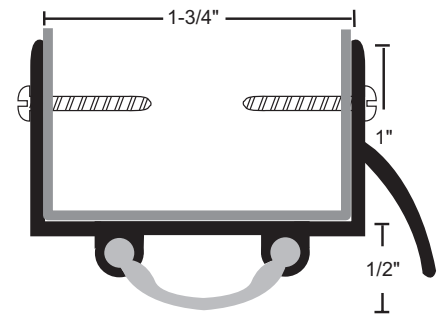

5VA
5VDKB

6VA
6VDKB

12V
12VDKB

13VA
13VDKB

18V
18VDKB

19V
19VDKB

POLYPROPYLENE PILE DOOR SHOES

- ▶ #6 x 3/4" Stainless Steel SMS Furnished
- ▶ Pile is Gray