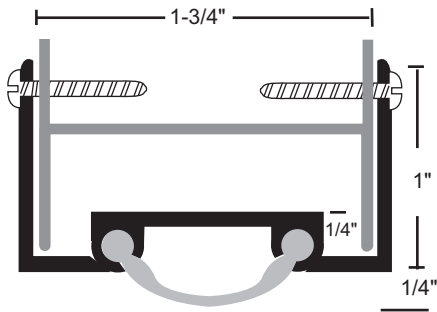

SMOOTH VINYL DOOR SHOES

- ▶ #6 x 3/4" Stainless Steel Sheet Metal Screws Furnished
- ▶ Screw Holes Slotted for Adjustment

| PRODUCT# SUFFIX | FINISH |
|----------------------|-------------------|
| A | Anodized Aluminum |
| DKB | Dark Bronze |
| None | Mill Aluminum |
| <i>Vinyl is Gray</i> | |

5VA
5VDKB

6VA
6VDKB

12V
12VDKB

13VA
13VDKB

18V
18VDKB

19V
19VDKB

POLYPROPYLENE PILE DOOR SHOES

- ▶ #6 x 3/4" Stainless Steel SMS Furnished
- ▶ Pile is Gray