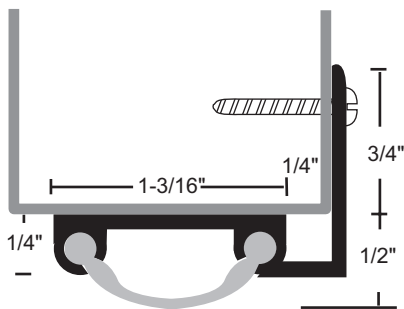

SMOOTH VINYL DOOR SHOES

- ▶ #6 x 3/4" Stainless Steel Sheet Metal Screws Furnished
- ▶ Screw Holes Slotted for Adjustment

| PRODUCT# SUFFIX | FINISH |
|----------------------|-------------------|
| A | Anodized Aluminum |
| DKB | Dark Bronze |
| None | Mill Aluminum |
| <i>Vinyl is Gray</i> | |

5VA
5VDKB

6VA
6VDKB

12V
12VDKB

13VA
13VDKB

18V
18VDKB

19V
19VDKB

POLYPROPYLENE PILE DOOR SHOES

- ▶ #6 x 3/4" Stainless Steel SMS Furnished
- ▶ Pile is Gray