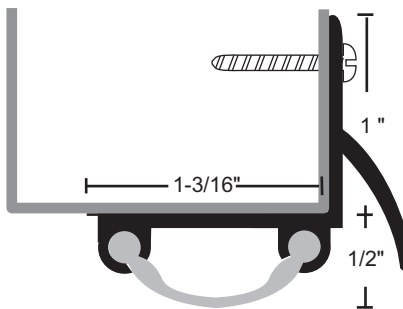

SMOOTH VINYL DOOR SHOES

- ▶ #6 x 3/4" Stainless Steel Sheet Metal Screws Furnished
- ▶ Screw Holes Slotted for Adjustment

| PRODUCT# SUFFIX | FINISH |
|----------------------|-------------------|
| A | Anodized Aluminum |
| DKB | Dark Bronze |
| None | Mill Aluminum |
| <i>Vinyl is Gray</i> | |

5VA
5VDKB

6VA
6VDKB

12V
12VDKB

13VA
13VDKB

18V
18VDKB

19V
19VDKB

POLYPROPYLENE PILE DOOR SHOES

- ▶ #6 x 3/4" Stainless Steel SMS Furnished
- ▶ Pile is Gray