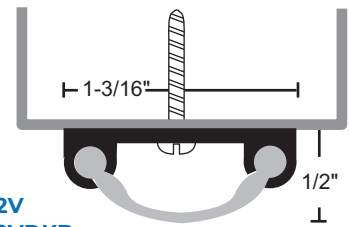

SMOOTH VINYL DOOR SHOES

- #6 x 3/4" Stainless Steel Sheet Metal Screws Furnished
- Screw Holes Slotted for Adjustment

PRODUCT# SUFFIX	FINISH
A	Anodized Aluminum
DKB	Dark Bronze
None	Mill Aluminum
<i>Vinyl is Gray</i>	

12V
12VDKB

POLYPROPYLENE PILE DOOR SHOES

- #6 x 3/4" Stainless Steel SMS Furnished
- Pile is Gray

254P
254PDKB