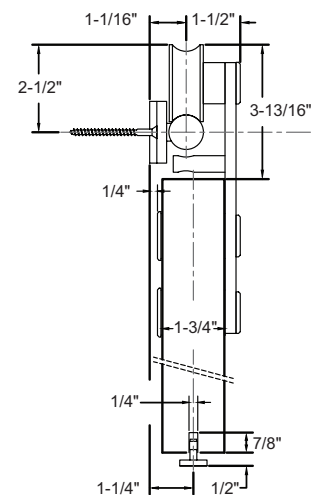

STAINLESS STEEL

BARN DOOR SIDE MOUNT

- ▶ Fits 1 $\frac{3}{8}$ " To 1 $\frac{3}{4}$ " Thick Door Panel
- ▶ Brushed Stainless Steel 304
- ▶ Side Wall Mount
- ▶ Nylon Coated Stainless Steel Wheels for Smooth Operation
- ▶ For Sliding Doors up to 220 lbs. Each
- ▶ Meets ADA Push Force Requirements
- ▶ 5-Year Warranty
- ▶ Order Two Sets for Bi-Parting Applications

STAINLESS STEEL SIDE MOUNT ROUND TRACK SYSTEM

SKU	TRACK LENGTH
SLSS2-6	78 $\frac{3}{4}$ "
SLSS2-8	98 $\frac{7}{16}$ "

Complete Kits Include:

- | | |
|-------------|-----------------|
| (1) Track | (2) Door Stops |
| (2) Hangers | (1) Floor Guide |

SLSS2-6 includes: (5) Wall Attachments

SLSS2-8 includes: (6) Wall Attachments

STAINLESS STEEL SIDE MOUNT ROUND TRACK SYSTEM (WITH SOFT-CLOSE)

SKU	TRACK LENGTH
SLSS2-6-SC*	78 $\frac{3}{4}$ "
SLSS2-8-SC*	98 $\frac{7}{16}$ "