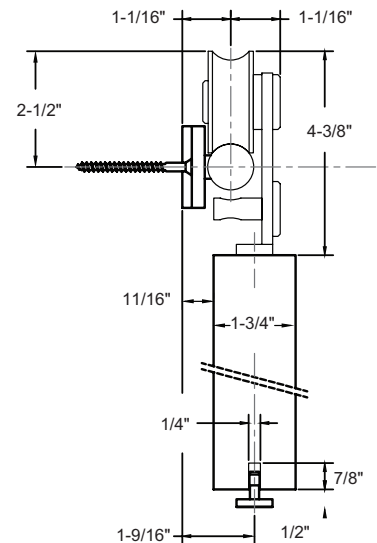

STAINLESS STEEL

BARN DOOR TOP MOUNT

- Fits 1" To 2" Thick Door Panel
- Brushed Stainless Steel 304
- Side Wall Mount
- Nylon Coated Stainless Steel Wheels for Smooth Operation
- For Sliding Doors up to 220 lbs. Each
- Meets ADA Push Force Requirements
- 5-Year Warranty
- Order Two Sets for Bi-Parting Applications

STAINLESS STEEL TOP MOUNT ROUND TRACK SYSTEM

SKU	TRACK LENGTH
SLSS1-6	78 3/4"
SLSS1-8	98 7/16"

Complete Kits Include:

- (1) Track
- (2) Door Stops
- (2) Hangers
- (1) Floor Guide

SLSS1-6 includes: (5) Wall Attachments

SLSS1-8 includes: (6) Wall Attachments

STAINLESS STEEL TOP MOUNT ROUND TRACK SYSTEM (WITH SOFT-CLOSE)

SKU	TRACK LENGTH
SLSS1-6-SC*	78 3/4"
SLSS1-8-SC*	98 7/16"

* Soft-Close / Open Hardware is Included for Both Directions in Addition to the SLSS1-6 and SLSS1-8 Complete Kit Contents