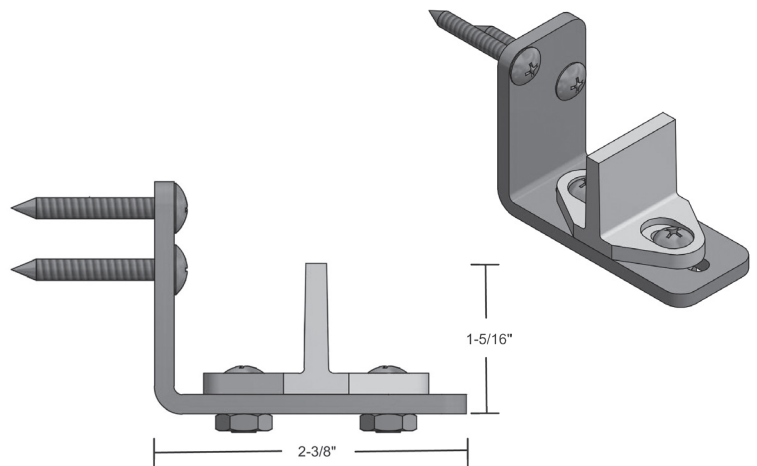

ACCESSORIES

SLIDING DOOR HARDWARE

FLOOR GUIDE

- Furnished Standard with Stainless Steel and Commercial Grade Aluminum Sliding Door Hardware Sets

SKU	MATERIAL/FINISH
SLSS-FG	Aluminum Dark Bronze Powder Coat

WALL MOUNTED GUIDE

SKU	MATERIAL/FINISH
SL-WG	Aluminum Floor Guide on Steel Bracket Dark Bronze Powder Coat #8-18 x 1-1/4" Truss Head Self-Tapping Screws

BOTTOM CHANNEL GUIDE

SKU	MATERIAL/LENGTH/COLOR
SL-BCC	Polypropylene 60" Dark Brown