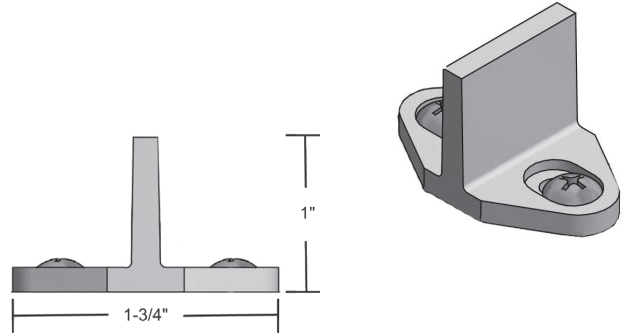

ACCESSORIES

SLIDING DOOR HARDWARE

FLOOR GUIDE

- Furnished Standard with Stainless Steel and Commercial Grade Aluminum Sliding Door Hardware Sets

SKU	MATERIAL/FINISH
SLSS-FG	Aluminum Dark Bronze Powder Coat

WALL MOUNTED GUIDE

SKU	MATERIAL/FINISH
SL-WG	Aluminum Floor Guide on Steel Bracket Dark Bronze Powder Coat #8-18 x 1-1/4" Truss Head Self-Tapping Screws

BOTTOM CHANNEL GUIDE

SKU	MATERIAL/LENGTH/COLOR
SL-BCC	Polypropylene 60" Dark Brown