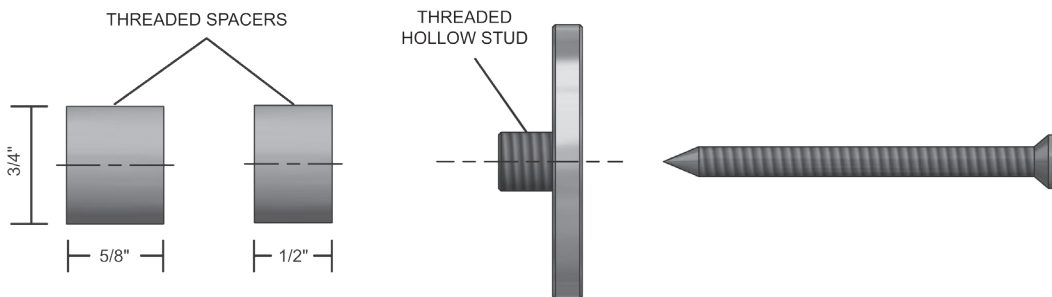

ACCESSORIES

DRYWALL SPACER FOR USE WITH SLSS1 AND SLSS2 KITS

- Spacer Kits Include Two Sizes of Spacers
Allowing Installation Directly to the Blocking
Behind the Drywall

SKU	# OF SPACERS/TRACK LENGTH
SLSS-DWS-6	5 Total Spacers/6' Track
SLSS-DWS-8	6 Total Spacers/8' Track

DRYWALL SPACER FOR USE WITH FLAT TRACK HARDWARE

- Spacer Kits Include Two Sizes of Spacers
($\frac{1}{2}$ " and $\frac{5}{8}$ ") Allowing Installation Directly
to the Blocking Behind the Drywall.

SKU	DESCRIPTION
SL-BLFT-DWS	Black Drywall Spacer Kit. Works with 6' and 8' Track Lengths
SL-SNFT-DWS	Satin Nickel Drywall Spacer Kit. Works with 6' and 8' Track Lengths