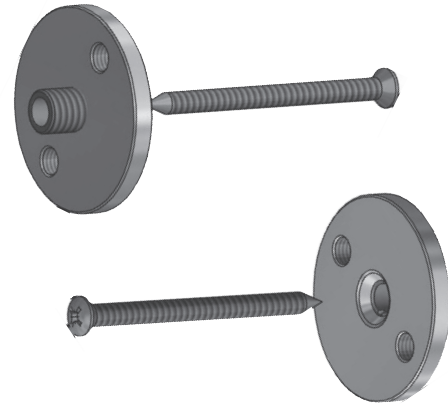

DRYWALL SPACER

FOR STAINLESS STEEL TRACK

FEATURES:

- ▶ Spacer Kits Include Two Sizes of Spacers
Allowing Installation Directly to the Blocking
Behind the Drywall
- ▶ The Finished Stainless Steel Plate
Accepts Mounting of the SLSS Track

SKU	# OF SPACERS/TRACK LENGTH
SLSS-DWS-6	5 Total Spacers/6' Track
SLSS-DWS-8	6 Total Spacers/8' Track