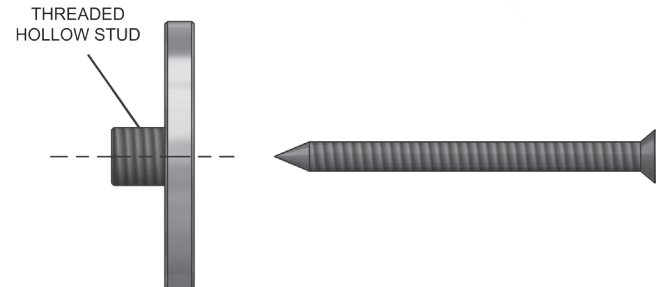

# SLSS-DWS-6

Stainless Steel Sliding Door Hardware — Drywall Spacer

### Drywall Spacer for Stainless Steel Track

- Spacer Kits Include Two Sizes of Spacers  
Allowing Installation Directly to the Blocking  
Behind the Drywall
- The Finished Stainless Steel Plate  
Accepts Mounting of the SLSS Track
- 5 Total Spacers/6' Track