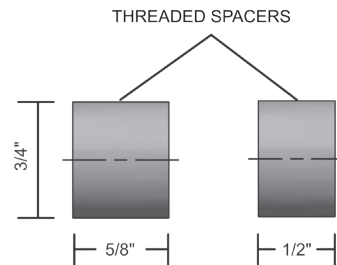

Note: For Door Sizing Refer to Installation Instruction.

NGP-SLI-SLSS-DWS-6-PCS-0320-A