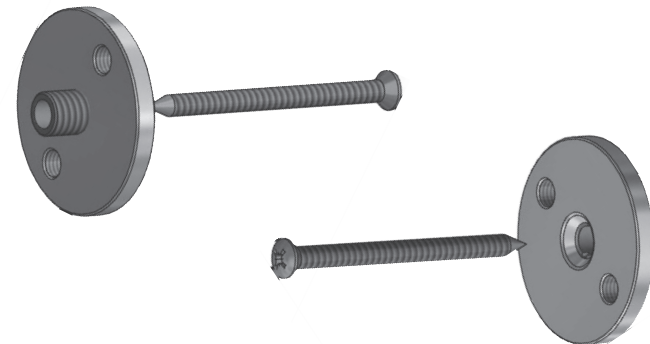

# SLSS-DWS-6

Stainless Steel Sliding Door Hardware — Drywall Spacer

### Drywall Spacer for Stainless Steel Track

- Spacer Kits Include Two Sizes of Spacers  
Allowing Installation Directly to the Blocking  
Behind the Drywall
- The Finished Stainless Steel Plate  
Accepts Mounting of the SLSS Track
- 5 Total Spacers/6' Track