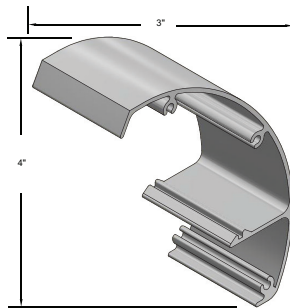

SL-RD

Aluminum Sliding Door Hardware — Fascia

PRODUCT CUT SHEET

| |
|---------------|
| PROJECT: |
| SUBMITTED BY: |
| DATE: |
| NOTES: |

Round for Side Wall Mount Sliding Aluminum Hardware Sets

- ▶ Round for Use With Side Wall Mount Aluminum Top Mount Track System
- ▶ Snap-on Fascia
- ▶ End Caps Included