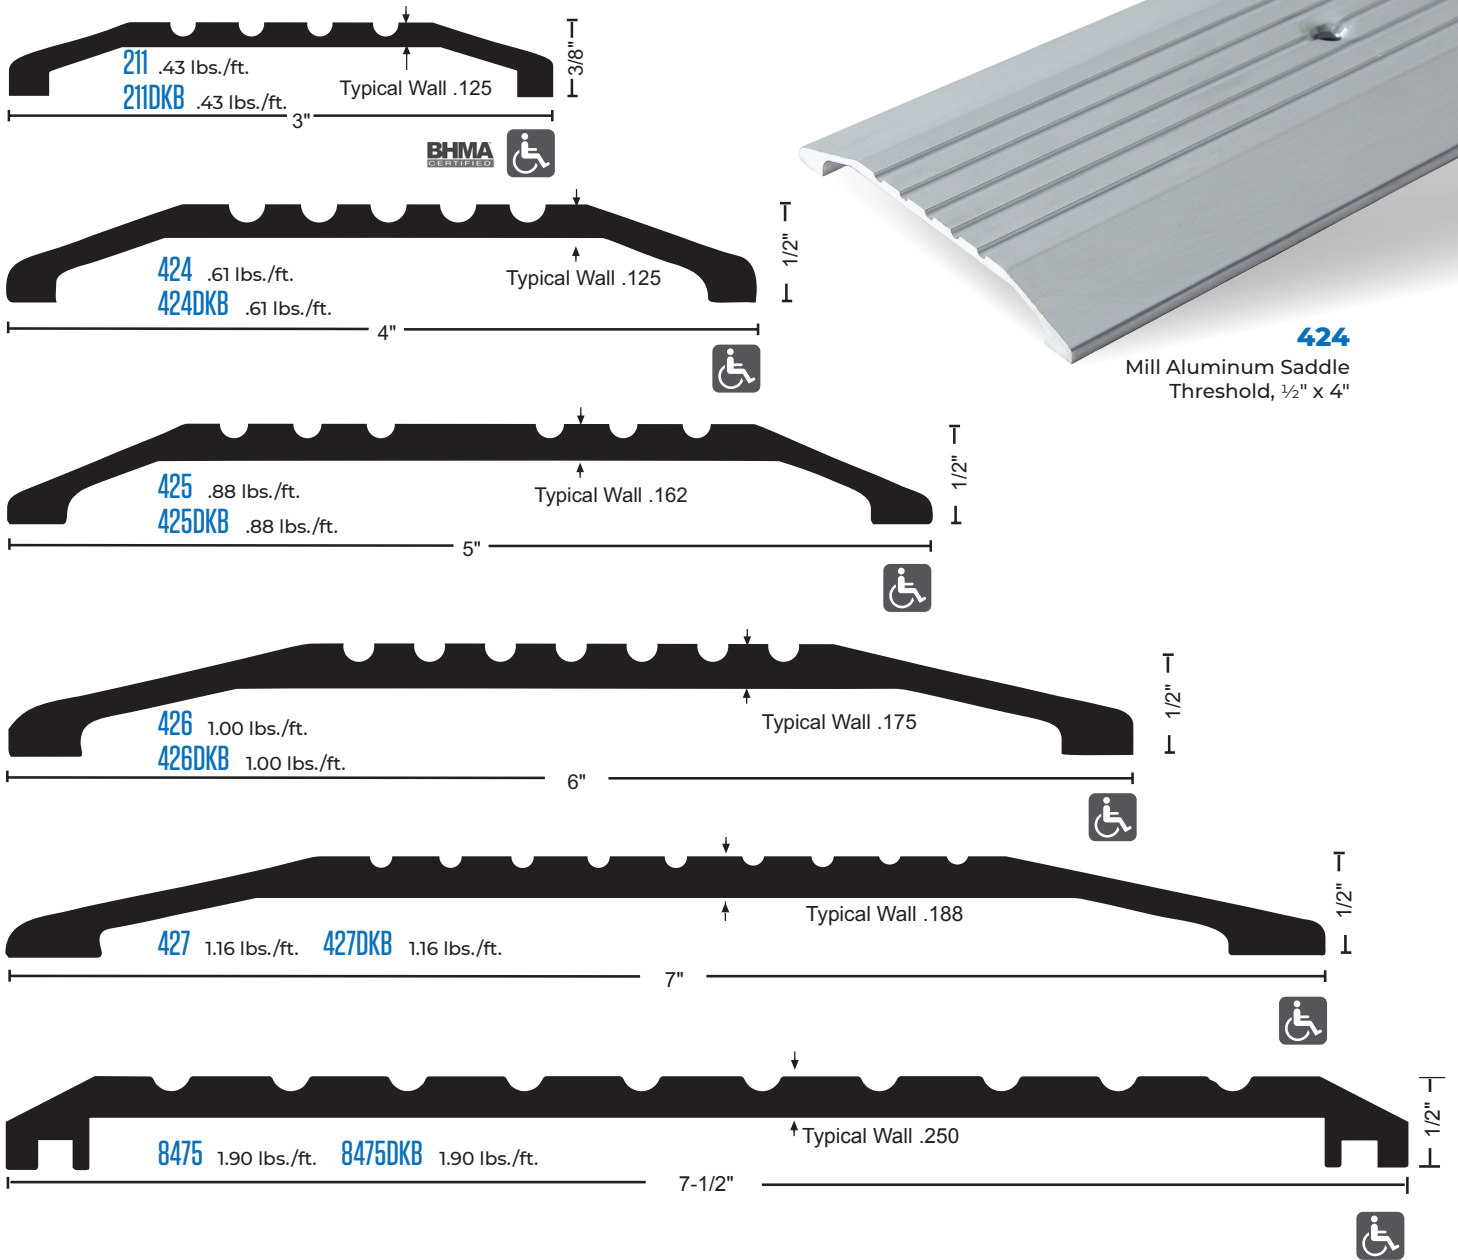

# SADDLE THRESHOLDS

All Products On This Page

## OPTIONAL SIA SLIP-RESISTANT FINISH

For Use in Areas Where Conditions Can Be Hazardous and Safety Is a Priority.

## FASTENERS

- #10 x 1-1/2" FH Zinc-Plated Wood Screws Furnished. Dark Bronze Supplied With DKB.