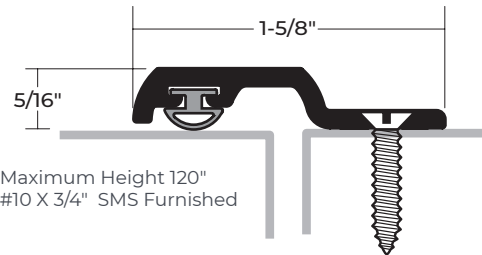

*Pile is Gray
Vinyl, Neoprene, NGP-TPV
and Silicone are Black*

158VA 158VDKB

158NA 158NDKB

158SA 158SDKB

158PA 158PDKB

176A 176DKB

Maximum Height 120"
Fits Square Edge Doors
#10 X 3/4" SMS Furnished

178SA 178SDKB

Maximum Height 120"
#10 X 3/4" SMS Furnished

SPECIALTY ASTRAGAL

14RA 14RDKB

Available for
2 3/4" Doors -
Specify