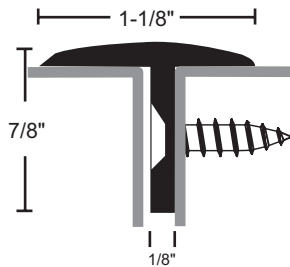

*Pile is Gray
Vinyl, Neoprene, NGP-TPV
and Silicone are Black*

158VA 158VDKB

158NA 158NDKB

158SA 158SDKB

158PA 158PDKB

176A 176DKB

Maximum Height 120"
Fits Square Edge Doors
#10 X 3/4" SMS Furnished

178SA 178SDKB

Maximum Height 120"
#10 X 3/4" SMS Furnished

SPECIALTY ASTRAGAL

14RA 14RDKB

Available for
2 3/4" Doors -
Specify