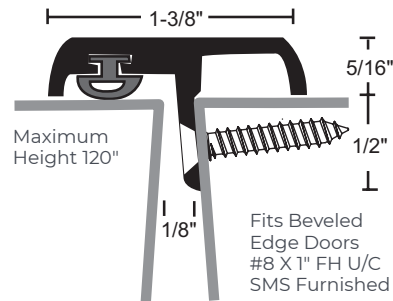

OVERLAPPING ASTRAGALS

158NA

Anodized Aluminum
Overlapping Astragal
with NGP-TPV Seal

109NA 109NDKB

#6 x 1" & #6 x 3/4"
Stainless Steel
SMS Furnished

114NA 114NDKB

114SA 114SDKB

PRODUCT#	SUFFIX	FINISH
A		Anodized Aluminum
DKB		Dark Bronze
None		Mill Aluminum

*Pile is Gray
Vinyl, Neoprene, NGP-TPV
and Silicone are Black*

158VA 158VDKB

158NA 158NDKB

158SA 158SDKB

158PA 158PDKB

176A 176DKB

Maximum Height 120"
Fits Square Edge Doors
#10 X 3/4" SMS Furnished

178SA 178SDKB

Maximum Height 120"
#10 X 3/4" SMS Furnished

SPECIALTY ASTRAGAL

14RA 14RDKB

Available for
2 3/4" Doors -
Specify