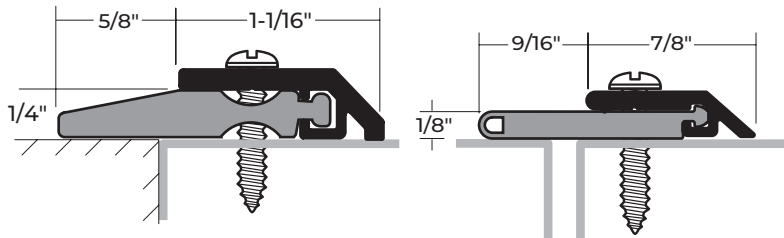

OVERLAPPING ASTRAGALS