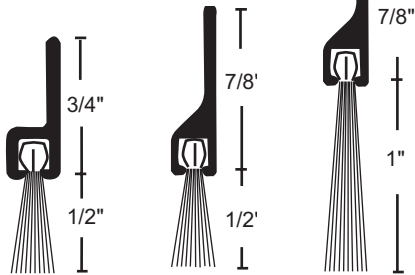

# NYLON BRUSH SEALS

**600A**  
Anodized Aluminum  
Nylon Brush Seal  
or Sweep

▶ #6 x 3/4" Stainless Steel Sheet Metal Screws Furnished. Screw Holes Slotted for Adjustment.

**A605A**  
**A605A-BB**  
**A605DKB**

**OV634A**  
**OV634A-BB**  
**OV634DKB**

**OV633A**  
**OV633A-BB**  
**OV633DKB**

**B606A**  
**B606A-BB**  
**B606DKB**

**600**  
**600-BB**  
**600A**  
**600A-BB**  
**600DKB**

**601**  
**601-BB**  
**601A**  
**601A-BB**  
**601DKB**