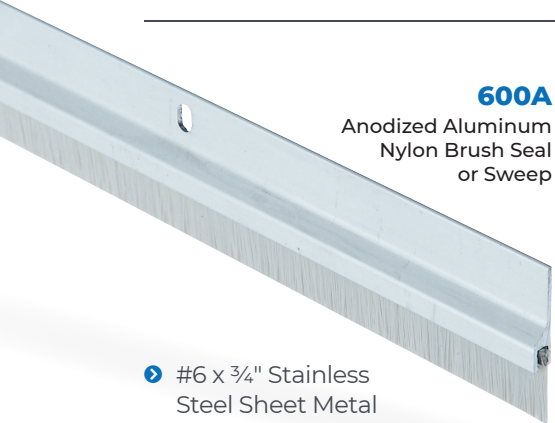

# NYLON BRUSH SEALS

**600A**  
Anodized Aluminum  
Nylon Brush Seal  
or Sweep

▶ #6 x 3/4" Stainless Steel Sheet Metal Screws Furnished. Screw Holes Slotted for Adjustment.

**A605A**  
**A605A-BB**  
**A605DKB**

**OV634A**  
**OV634A-BB**  
**OV634DKB**

**OV633A**  
**OV633A-BB**  
**OV633DKB**

**B606A**  
**B606A-BB**  
**B606DKB**

**600**  
**600-BB**  
**600A**  
**600A-BB**  
**600DKB**

**601**  
**601-BB**  
**601A**  
**601A-BB**  
**601DKB**