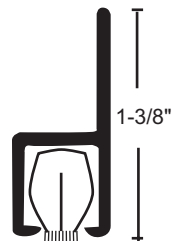

# NYLON BRUSH SEALS

**600A**  
Anodized Aluminum  
Nylon Brush Seal  
or Sweep

▶ #6 x 3/4" Stainless Steel Sheet Metal Screws Furnished. Screw Holes Slotted for Adjustment.

**A605A**  
**A605A-BB**  
**A605DKB**

**OV634A**  
**OV634A-BB**  
**OV634DKB**

**OV633A**  
**OV633A-BB**  
**OV633DKB**

**B606A**  
**B606A-BB**  
**B606DKB**

**600**  
**600-BB**  
**600A**  
**600A-BB**  
**600DKB**

**601**  
**601-BB**  
**601A**  
**601A-BB**  
**601DKB**

**C607A**  
**C607A-BB**  
**C607DKB**

**D608A**  
**D608A-BB**  
**D608DKB**

**G610A**  
**G610A-BB**  
**G610DKB**

**H612A**  
**H612A-BB**  
**H612DKB**

**I-615A**  
**I-615A-BB**  
**I-615DKB**

**G611A**  
**G611A-BB**  
**G611DKB**