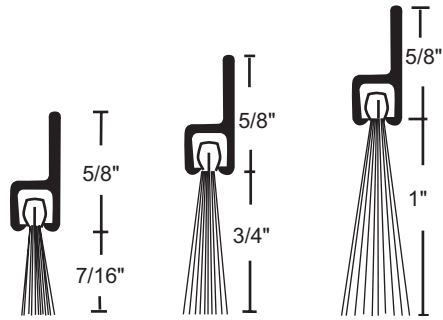

# NYLON BRUSH SEALS

**600A**  
Anodized Aluminum  
Nylon Brush Seal  
or Sweep

▶ #6 x 3/4" Stainless Steel Sheet Metal Screws Furnished. Screw Holes Slotted for Adjustment.

**A605A**  
**A605A-BB**  
**A605DKB**

**OV634A**  
**OV634A-BB**  
**OV634DKB**

**OV633A**  
**OV633A-BB**  
**OV633DKB**

**B606A**  
**B606A-BB**  
**B606DKB**

**600**  
**600-BB**  
**600A**  
**600A-BB**  
**600DKB**

**601**  
**601-BB**  
**601A**  
**601A-BB**  
**601DKB**