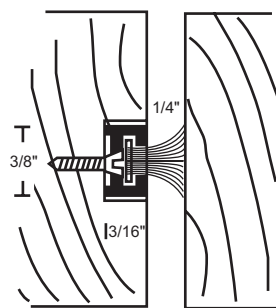

Mortise Dimensions 7/16" Wide x Desired Depth. #2 SMS Furnished

**136S**  
**136SDKB**  
Silicone

**136P**  
**136PDKB**  
Polypropylene Pile

Mortise Dimensions 7/16" Wide x Desired Depth. #2 SMS Furnished

**A635**  
**A635-BB**  
Nylon Brush

Order as **Set** to Receive Two Pieces  
Maximum Length 108"

**151N**  
NGP-TPV

**151S**  
Silicone

**151V**  
vinyl

Mortise Dimensions 7/32" Wide x 1/2"  
Order as **Set** to Receive Two Pieces  
Maximum Length 108"