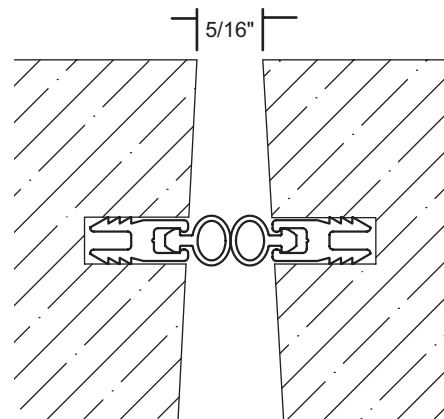

Mortise Dimensions 7/16" Wide x Desired Depth. #2 SMS Furnished

**136S**  
**136SDKB**  
Silicone

**136P**  
**136PDKB**  
Polypropylene Pile

Mortise Dimensions 7/16" Wide x Desired Depth. #2 SMS Furnished

**A635**  
**A635-BB**  
Nylon Brush

Order as **Set** to Receive Two Pieces  
Maximum Length 108"

**151N**  
NGP-TPV

**151S**  
Silicone

**151V**  
vinyl

Mortise Dimensions 7/32" Wide x 1/2"  
Order as **Set** to Receive Two Pieces  
Maximum Length 108"