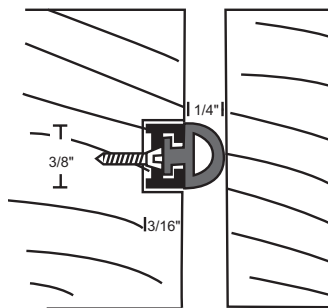

Mortise Dimensions 7/16" Wide x Desired Depth. #2 SMS Furnished