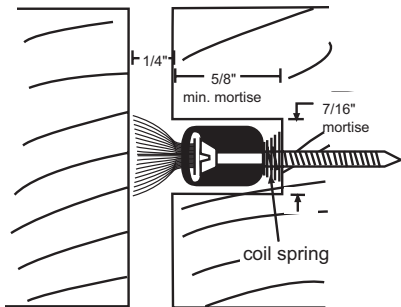

MORTISED ASTRAGALS

143PA
143PDKB
Polypropylene Pile

#6 SMS Furnished