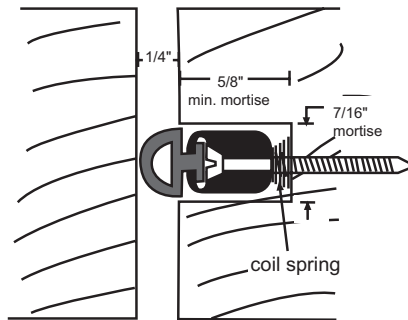

# MORTISED ASTRAGALS

**143PA**  
**143PDKB**  
Polypropylene Pile

#6 SMS Furnished

**143NA**  
**143NDKB**  
Neoprene

#6 SMS Furnished

**143SA**  
**143SDKB**  
Silicone

**143PA**  
Anodized Aluminum  
Mortised Astragal with  
Pile Seal

PRODUCT#	SUFFIX	FINISH
A		Anodized Aluminum
DKB		Dark Bronze
None		Mill Aluminum

*Nylon Brush\* and Pile are Gray Vinyl, Neoprene, NGP-TPV and Silicone are Black -BB = Black Brush*

**136N**  
**136NDKB**  
NGP-TPV

Mortise Dimensions 7/16" Wide x Desired Depth. #2 SMS Furnished

**136S**  
**136SDKB**  
Silicone

**136P**  
**136PDKB**  
Polypropylene Pile

Mortise Dimensions 7/16" Wide x Desired Depth. #2 SMS Furnished

**A635**  
**A635-BB**  
Nylon Brush

Order as **Set** to Receive Two Pieces  
Maximum Length 108"

**151N**  
NGP-TPV

**151S**  
Silicone

**151V**  
vinyl

Mortise Dimensions 7/32" Wide x 1/2"  
Order as **Set** to Receive Two Pieces  
Maximum Length 108"