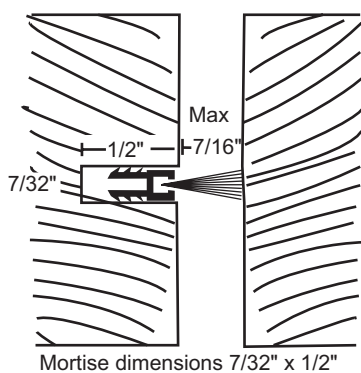

Mortise Dimensions 7/16" Wide x Desired Depth. #2 SMS Furnished

**136S**  
**136SDKB**  
Silicone

**136P**  
**136PDKB**  
Polypropylene Pile

Mortise Dimensions 7/16" Wide x Desired Depth. #2 SMS Furnished

**A635**  
**A635-BB**  
Nylon Brush

Order as **Set** to Receive Two Pieces  
Maximum Length 108"

**151N**  
NGP-TPV

**151S**  
Silicone

**151V**  
vinyl

Mortise Dimensions 7/32" Wide x 1/2"  
Order as **Set** to Receive Two Pieces  
Maximum Length 108"