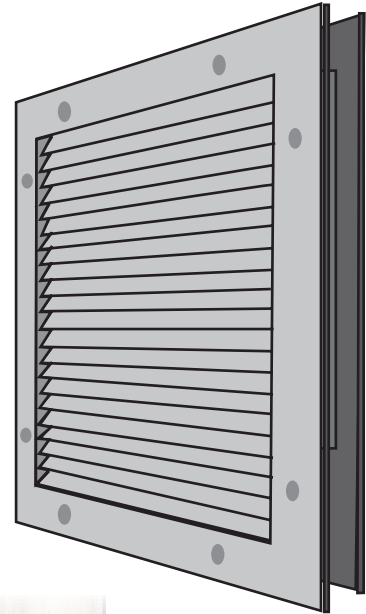

## ALUMINUM NO VISION DOOR AND PARTITION LOUVER

### FOR 1 3/8", 1 3/4" UP TO 2 1/4" THICK DOORS

- ▶ Frame .050" Extruded Aluminum
- ▶ Blades .050" Extruded Aluminum
- ▶ Mitered Corners Secured With Reinforcing Clips
- ▶ Inverted "V" Design
- ▶ Countersunk Mounting Screw-Holes
- ▶ #8 X 3/4" Phillips Head SMS
- ▶ Available in Uneven and Fractional Sizes
- ▶ Free Area 55%
- ▶ Aluminum Silver (ASL) Powder Coat Finish

### Available Options

- ▶ Powder Coat Color Options - See Page L3
- ▶ For Exterior Use Specify Drainage Weep Holes
- ▶ Thru-Bolts (TB) for 1 3/4" Thick Doors
- ▶ Aluminum Insect Screen - 22 Ga. 1/8" Square Mesh  
Installed on Exterior Side Unless Requested Otherwise
- ▶ Torx Security Screws