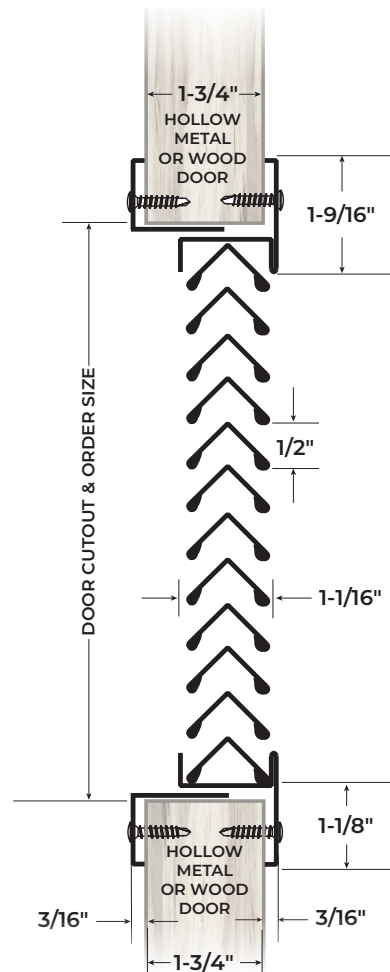

## ALUMINUM NO VISION DOOR AND PARTITION LOUVER

### FOR 1 3/8", 1 3/4" UP TO 2 1/4" THICK DOORS

- ▶ Frame .050" Extruded Aluminum
- ▶ Blades .050" Extruded Aluminum
- ▶ Mitered Corners Secured With Reinforcing Clips
- ▶ Inverted "V" Design
- ▶ Countersunk Mounting Screw-Holes
- ▶ #8 X 3/4" Phillips Head SMS
- ▶ Available in Uneven and Fractional Sizes
- ▶ Free Area 55%
- ▶ Aluminum Silver (ASL) Powder Coat Finish

### Available Options

- ▶ Powder Coat Color Options - See Page L3
- ▶ For Exterior Use Specify Drainage Weep Holes
- ▶ Thru-Bolts (TB) for 1 3/4" Thick Doors
- ▶ Aluminum Insect Screen - 22 Ga. 1/8" Square Mesh  
Installed on Exterior Side Unless Requested Otherwise
- ▶ Torx Security Screws

**L-A700-C**  
Undersized 1/4"  
for Clearance

**L-A700-B**  
Undersized 3/16"  
for Clearance

**L-A700-BF**  
Undersized 1/16"  
for Clearance