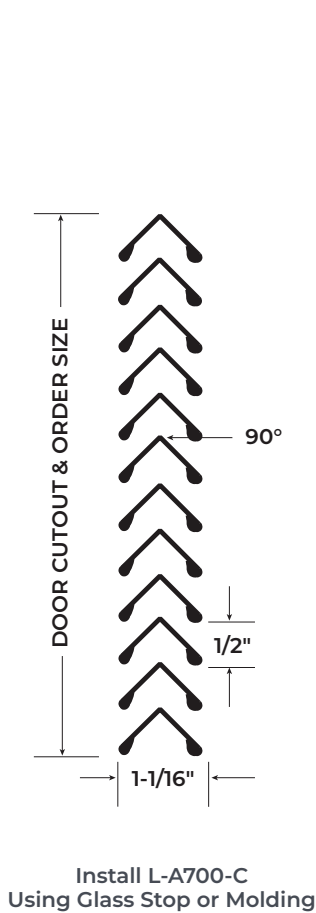

## ALUMINUM NO VISION DOOR AND PARTITION LOUVER

### FOR 1 3/8", 1 3/4" UP TO 2 1/4" THICK DOORS

- ▶ Frame .050" Extruded Aluminum
- ▶ Blades .050" Extruded Aluminum
- ▶ Mitered Corners Secured With Reinforcing Clips
- ▶ Inverted "V" Design
- ▶ Countersunk Mounting Screw-Holes
- ▶ #8 X 3/4" Phillips Head SMS
- ▶ Available in Uneven and Fractional Sizes
- ▶ Free Area 55%
- ▶ Aluminum Silver (ASL) Powder Coat Finish

### Available Options

- ▶ Powder Coat Color Options - See Page L3
- ▶ For Exterior Use Specify Drainage Weep Holes
- ▶ Thru-Bolts (TB) for 1 3/4" Thick Doors
- ▶ Aluminum Insect Screen - 22 Ga. 1/8" Square Mesh  
Installed on Exterior Side Unless Requested Otherwise
- ▶ Torx Security Screws

**L-A700-C**  
Undersized 1/4"  
for Clearance

**L-A700-B**  
Undersized 3/16"  
for Clearance

**L-A700-BF**  
Undersized 1/16"  
for Clearance