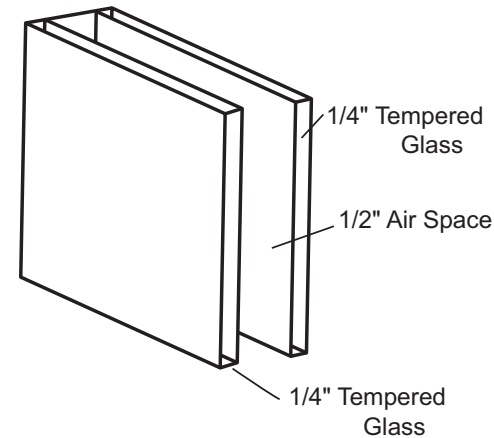

Tempered Glass

Insulated

PRODUCT CUT SHEET

PROJECT:
SUBMITTED BY:
DATE:
NOTES:

Material

- ▶ 1" Thick - Consists of Two Pieces of 1/4" Thick Clear Tempered Glass With 1/2" Air Space Between and Butyl Seal
- ▶ Increased Energy Efficiency
- ▶ Approximately 4 Times Stronger Than Annealed (Ordinary) Glass
- ▶ Breaks Into Small Harmless Fragments
- ▶ Can **NOT** Be Cut After Manufacturing
- ▶ Manufactured in USA
- ▶ 5-year Manufacturer Warranty
- ▶ **NOT** Fire-Rated
- ▶ STC 35