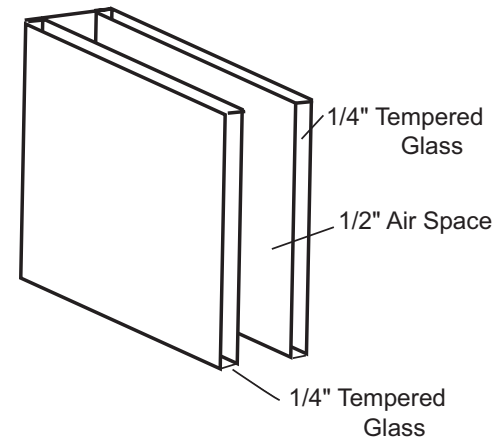

Tempered Glass

Insulated

PRODUCT CUT SHEET

PROJECT:
SUBMITTED BY:
DATE:
NOTES:

Material

- ▶ 1" Thick - Consists of Two Pieces of 1/4" Thick Clear Tempered Glass With 1/2" Air Space Between and Butyl Seal
- ▶ Increased Energy Efficiency
- ▶ Approximately 4 Times Stronger Than Annealed (Ordinary) Glass
- ▶ Breaks Into Small Harmless Fragments
- ▶ Can **NOT** Be Cut After Manufacturing
- ▶ Manufactured in USA
- ▶ 5-year Manufacturer Warranty
- ▶ **NOT** Fire-Rated
- ▶ STC 35 Rating