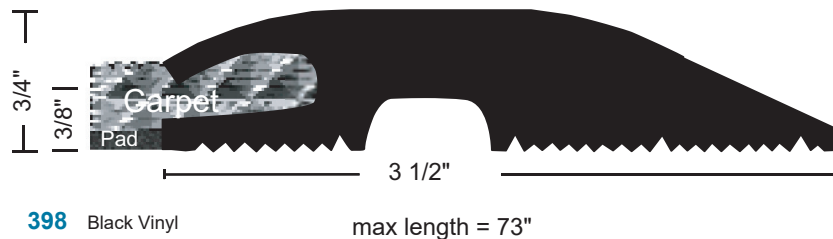

Vinyl Thresholds

For transition between two different carpets or carpet to tile.
Easy to install using adhesive like NGP RR5007BL, Black RTV silicone rubber construction sealant. Each tube bonds 4' of 398 or 399, 8' of 401, 12' of 402, or 15' of 407.

Carpet/Tile Divider Thresholds

All products this page

401 Black Vinyl max length = 73"

* when installed as illustrated between carpet and/or tile

402 Black Vinyl max length = 73"

407 Black Vinyl max length = 73"

398 Black Vinyl max length = 73"

399 Black Vinyl max length = 73"