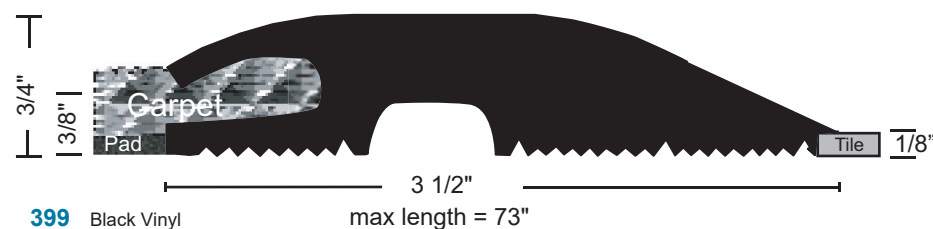

Vinyl Thresholds

For transition between two different carpets or carpet to tile.
Easy to install using adhesive like NGP RR5007BL, Black RTV silicone rubber construction sealant. Each tube bonds 4' of 398 or 399, 8' of 401, 12' of 402, or 15' of 407.

Carpet/Tile Divider Thresholds

All products this page

401 Black Vinyl max length = 73"

* when installed as illustrated between carpet and/or tile

402 Black Vinyl max length = 73"

407 Black Vinyl max length = 73"

398 Black Vinyl max length = 73"

399 Black Vinyl max length = 73"