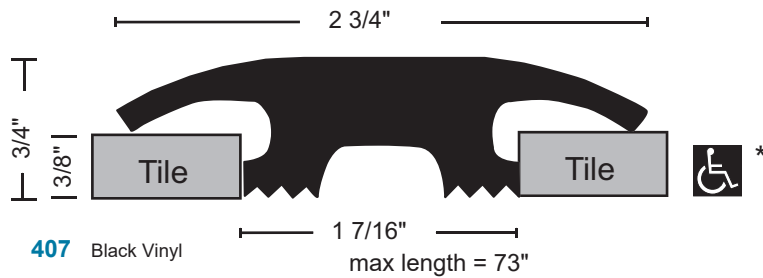

Vinyl Thresholds

For transition between two different carpets or carpet to tile.
Easy to install using adhesive like NGP RR5007BL, Black RTV silicone rubber construction sealant. Each tube bonds 4' of 398 or 399, 8' of 401, 12' of 402, or 15' of 407.

Carpet/Tile Divider Thresholds

All products this page

401 Black Vinyl max length = 73"

* when installed as illustrated between carpet and/or tile

402 Black Vinyl max length = 73"

407 Black Vinyl max length = 73"

398 Black Vinyl max length = 73"

399 Black Vinyl max length = 73"