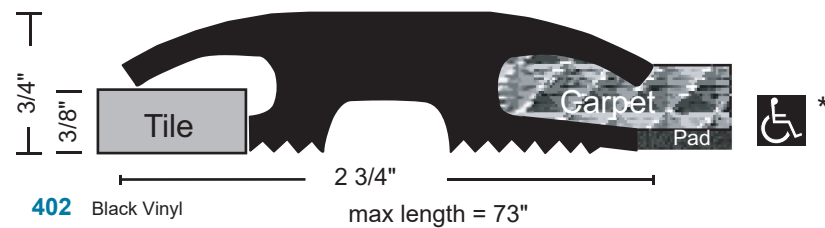

Vinyl Thresholds

For transition between two different carpets or carpet to tile.
Easy to install using adhesive like NGP RR5007BL, Black RTV silicone rubber construction sealant. Each tube bonds 4' of 398 or 399, 8' of 401, 12' of 402, or 15' of 407.

Carpet/Tile Divider Thresholds

All products this page

401 Black Vinyl max length = 73"

* when installed as illustrated between carpet and/or tile

402 Black Vinyl max length = 73"

407 Black Vinyl max length = 73"

398 Black Vinyl max length = 73"

399 Black Vinyl max length = 73"