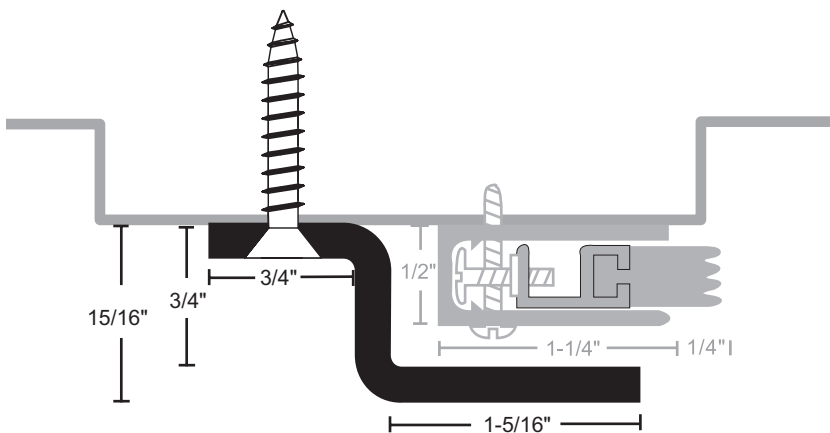

Steel Mounting Brackets

- Allows installation of door closer shoe or rim exit device strike without interruption or notching of perimeter seals
- Furnished with #12 x 1-1/4" SMS
- 3/16" thick steel
- 6" long

All products this page

Fits over 103N, 104N,
303N, 304N, 1038N,
3038N

3ASL Aluminum Silver
3DKB Dark Bronze
3SP Prime Coat

Fits over 106N, 107N,
141P, 141S

7ASL Aluminum Silver
7DKB Dark Bronze
7SP Prime Coat