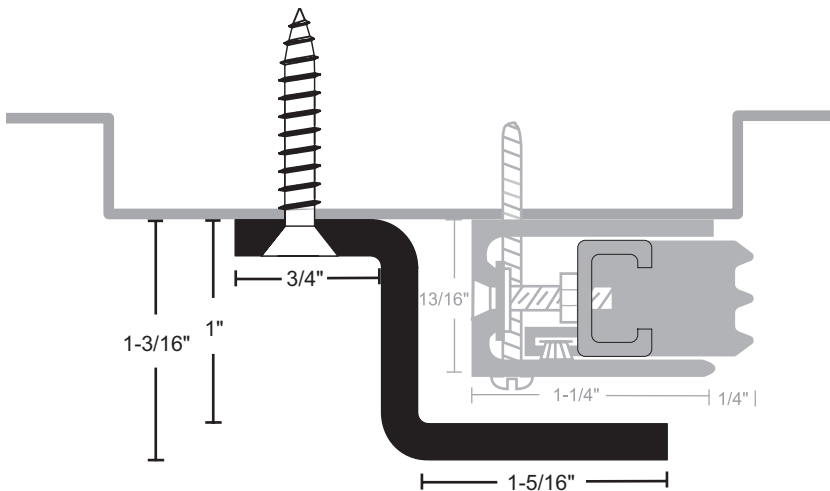

Steel Mounting Brackets

- Allows installation of door closer shoe or rim exit device strike without interruption or notching of perimeter seals
- Furnished with #12 x 1-1/4" SMS
- 3/16" thick steel
- 6" long

All products this page

Fits over 103N, 104N,
303N, 304N, 1038N,
3038N

3ASL Aluminum Silver
3DKB Dark Bronze
3SP Prime Coat

Fits over 106N, 107N,
141P, 141S

7ASL Aluminum Silver
7DKB Dark Bronze
7SP Prime Coat