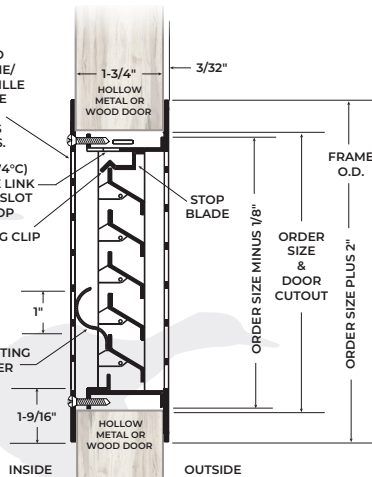

FLDL-SG2-316SS

Stainless Steel Fire-Rated
Fusible Link Louver

For 1 3/4" Door, Up To 90 Minutes

*Up to 90 Minutes

FIRE DOOR
LOUVER

12 GA.
C.R.S. TWO
SIDES FRAME/
SECURITY GRILLE
FACE PLATE
W/ 13/16"
SQ HOLES
ON 1" CTRS.

SPRING CLIP

OPERATING
LEVER

12 GA.
SECURITY
GRILLE

CUTOUT IN
GRILLE FOR
OPERATING
LEVER

INSIDE

OUTSIDE

Not To Scale

INSTALL FLDL-SG2-316SS LOUVER

Position fusible link at top.

CAUTION: NGP is not responsible for customer painted louvers, due to possible changes to the operating condition during a fire.