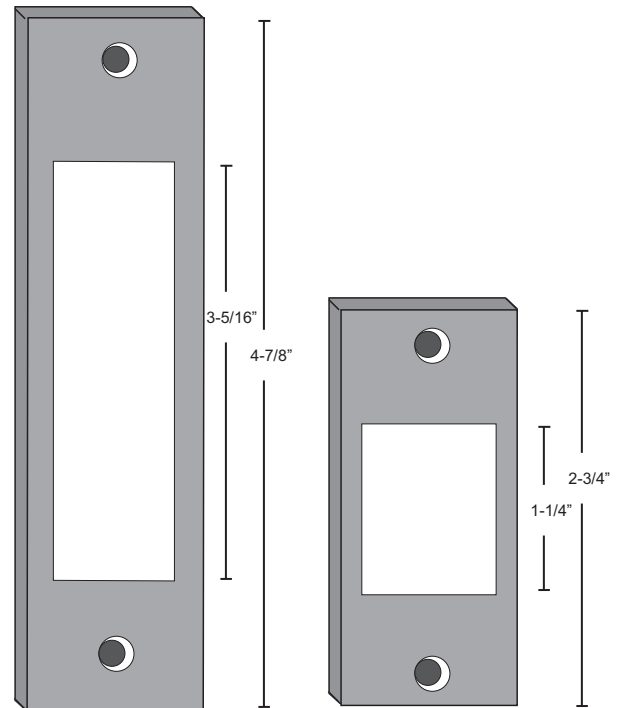

Strike Shims — 90 Minute

9275 - Fits 4-7/8" 'ASA' Strike Plate

9225 - Fits 2-3/4" 'T' Strike Plate

UL Certified Miscellaneous Fire Door Accessory for excessive door and frame clearances, measuring up to 5/16"

Required for proper latchbolt engagement.

90 minute rated UL10B and UL10C wood or hollow metal fire doors

9275 Gray Paint finish

9225 Gray Paint finish

Fire Door Thru- Bolts

- Zinc Plated Steel Thru-Bolt Sleeve with Machine Screw
- Fits 1-3/4" to 2" thick doors
- Meets requirements of NFPA 80 for use on Fire Doors
- Use to fill holes in wood or steel fire doors to protect label compliance

FDTB 1/2"
FDTB 3/8"