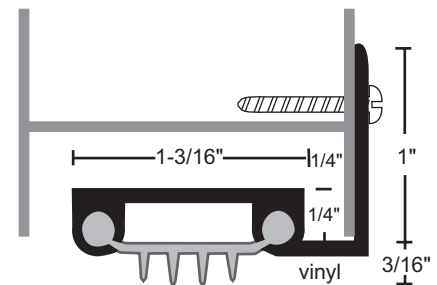

# FINNED VINYL DOOR SHOES

All Products on This Page:

- ▶ #6 x 3/4" Stainless Steel SMS Furnished
- ▶ Screw Holes Slotted for Adjustment

PRODUCT#	SUFFIX	FINISH
	<b>A</b>	Anodized Aluminum
	<b>DKB</b>	Dark Bronze
	<b>None</b>	Mill Aluminum
<i>Vinyl is Gray</i>		

**35EV**  
**35EVDKB**

**35VA**  
**35VDKB**

**36EV**  
**36EVDKB**

**36VA**  
**36VDKB**

**312V**  
**312VDKB**

**313VA**  
**313VDKB**

**318V**  
**318VDKB**

**319EV**  
**319EVDKB**