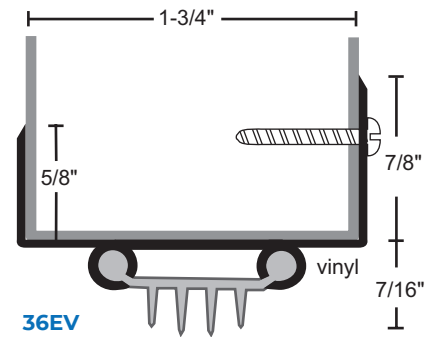

# FINNED VINYL DOOR SHOES

All Products on This Page:

- ▶ #6 x 3/4" Stainless Steel SMS Furnished
- ▶ Screw Holes Slotted for Adjustment

PRODUCT#	SUFFIX	FINISH
	<b>A</b>	Anodized Aluminum
	<b>DKB</b>	Dark Bronze
	<b>None</b>	Mill Aluminum
<i>Vinyl is Gray</i>		

**35EV**  
**35EVDKB**

**35VA**  
**35VDKB**

**36EV**  
**36EVDKB**

**36VA**  
**36VDKB**

**312V**  
**312VDKB**

**313VA**  
**313VDKB**

**318V**  
**318VDKB**

**319EV**  
**319EVDKB**