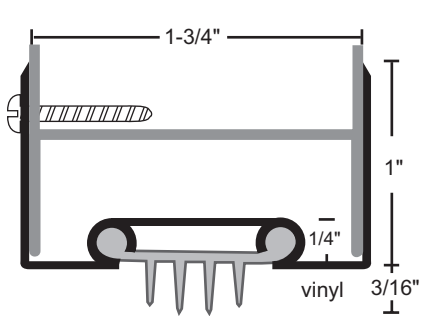

# FINNED VINYL DOOR SHOES

All Products on This Page:

- ▶ #6 x 3/4" Stainless Steel SMS Furnished
- ▶ Screw Holes Slotted for Adjustment

PRODUCT#	SUFFIX	FINISH
	<b>A</b>	Anodized Aluminum
	<b>DKB</b>	Dark Bronze
	<b>None</b>	Mill Aluminum
<i>Vinyl is Gray</i>		