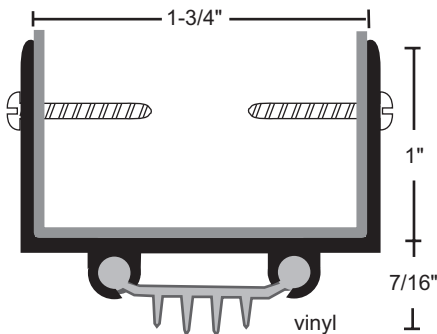

# FINNED VINYL DOOR SHOES

All Products on This Page:

- ▶ #6 x 3/4" Stainless Steel SMS Furnished
- ▶ Screw Holes Slotted for Adjustment

PRODUCT#	SUFFIX	FINISH
	<b>A</b>	Anodized Aluminum
	<b>DKB</b>	Dark Bronze
	<b>None</b>	Mill Aluminum
<i>Vinyl is Gray</i>		

**35EV**  
**35EVDKB**

**35VA**  
**35VDKB**

**36EV**  
**36EVDKB**

**36VA**  
**36VDKB**

**312V**  
**312VDKB**

**313VA**  
**313VDKB**

**318V**  
**318VDKB**

**319EV**  
**319EVDKB**