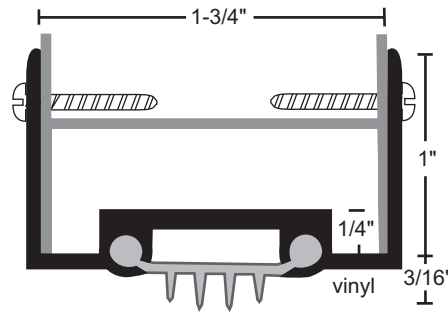

# FINNED VINYL DOOR SHOES

All Products on This Page:

- ▶ #6 x 3/4" Stainless Steel SMS Furnished
- ▶ Screw Holes Slotted for Adjustment

PRODUCT#	SUFFIX	FINISH
	<b>A</b>	Anodized Aluminum
	<b>DKB</b>	Dark Bronze
	<b>None</b>	Mill Aluminum
<i>Vinyl is Gray</i>		

**35EV**  
**35EVDKB**

**35VA**  
**35VDKB**

**36EV**  
**36EVDKB**

**36VA**  
**36VDKB**

**312V**  
**312VDKB**

**313VA**  
**313VDKB**

**318V**  
**318VDKB**

**319EV**  
**319EVDKB**