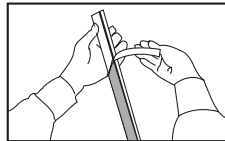

Project:
Submitted by:
Date:
Notes: