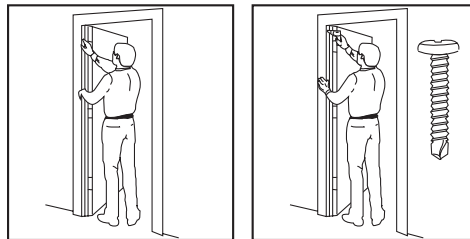

Project:
Submitted by:
Date:
Notes: