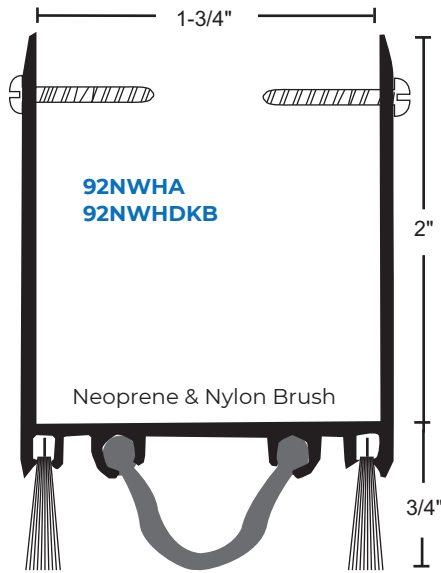

EXTENDED DOOR SHOES

All Products on This Page:

- ▶ #6 x 3/4" Stainless Steel
SMS Furnished
- ▶ End Caps Available -
Sold Separately

| PRODUCT# | SUFFIX | FINISH |
|----------|-------------|-------------------|
| | A | Anodized Aluminum |
| | DKB | Dark Bronze |
| | None | Mill Aluminum |

*Vinyl is Gray
Neoprene is Black
Thermoplastic is Dark Brown
Nylon Brush is Gray* with Anodized Aluminum; Black with DKB Metal*

*Specify Black Brush if Desired

92 SERIES

GASKETING OPTIONS:

99 SERIES

GASKETING OPTIONS: