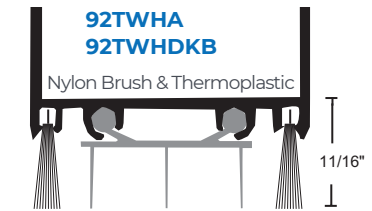

EXTENDED DOOR SHOES

All Products on This Page:

- ▶ #6 x 3/4" Stainless Steel
SMS Furnished
- ▶ End Caps Available -
Sold Separately

| PRODUCT# | SUFFIX | FINISH |
|----------|-------------|-------------------|
| | A | Anodized Aluminum |
| | DKB | Dark Bronze |
| | None | Mill Aluminum |

*Vinyl is Gray
Neoprene is Black
Thermoplastic is Dark Brown
Nylon Brush is Gray* with Anodized Aluminum; Black with DKB Metal*

*Specify Black Brush if Desired

92 SERIES

GASKETING OPTIONS:

99 SERIES

GASKETING OPTIONS: