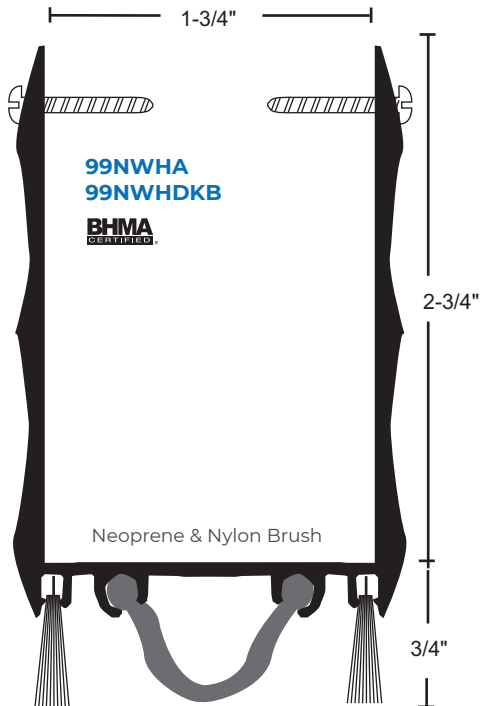

EXTENDED DOOR SHOES

All Products on This Page:

- ▶ #6 x 3/4" Stainless Steel
SMS Furnished
- ▶ End Caps Available -
Sold Separately

| PRODUCT# | SUFFIX | FINISH |
|----------|-------------|-------------------|
| | A | Anodized Aluminum |
| | DKB | Dark Bronze |
| | None | Mill Aluminum |

*Vinyl is Gray
Neoprene is Black
Thermoplastic is Dark Brown
Nylon Brush is Gray* with Anodized Aluminum; Black with DKB Metal*

*Specify Black Brush if Desired

92 SERIES

GASKETING OPTIONS:

99 SERIES

GASKETING OPTIONS: