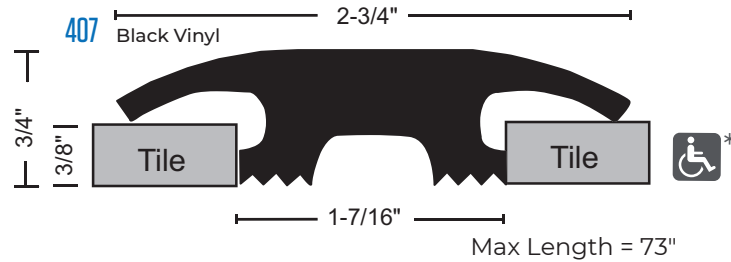

# DIVIDER THRESHOLDS

## VINYL CARPET/TILE

All Products On This Page

- ▶ For Transition Between Two Different Carpets or Carpet to Tile.
- ▶ Easy to Install Using Adhesive Like NGP RR5007BL, Black RTV Silicone Rubber Construction Sealant
- ▶ Each Tube Bonds 4' of 398 or 399, 8' of 400 or 401, 12' of 402, or 15' of 407.

**407**  
Hospitality Vinyl  
Carpet/Tile Divider  
Threshold, 3/4" x 2 3/4"

\* When Installed as Illustrated  
Between Carpet and/or Tile