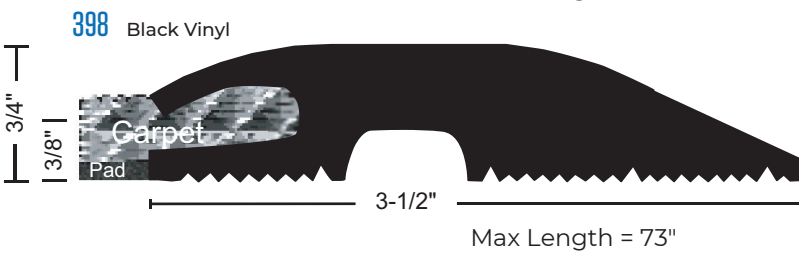

# DIVIDER THRESHOLDS

## VINYL CARPET/TILE

All Products On This Page

- ▶ For Transition Between Two Different Carpets or Carpet to Tile.
- ▶ Easy to Install Using Adhesive Like NGP RR5007BL, Black RTV Silicone Rubber Construction Sealant
- ▶ Each Tube Bonds 4' of 398 or 399, 8' of 400 or 401, 12' of 402, or 15' of 407.

**407**  
Hospitality Vinyl  
Carpet/Tile Divider  
Threshold, 3/4" x 2 3/4"

\* When Installed as Illustrated  
Between Carpet and/or Tile