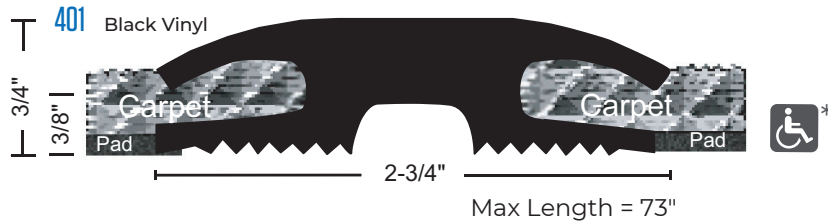

# DIVIDER THRESHOLDS

## VINYL CARPET/TILE

All Products On This Page

- ▶ For Transition Between Two Different Carpets or Carpet to Tile.
- ▶ Easy to Install Using Adhesive Like NGP RR5007BL, Black RTV Silicone Rubber Construction Sealant
- ▶ Each Tube Bonds 4' of 398 or 399, 8' of 400 or 401, 12' of 402, or 15' of 407.

**407**  
Hospitality Vinyl  
Carpet/Tile Divider  
Threshold, 3/4" x 2 3/4"

\* When Installed as Illustrated  
Between Carpet and/or Tile