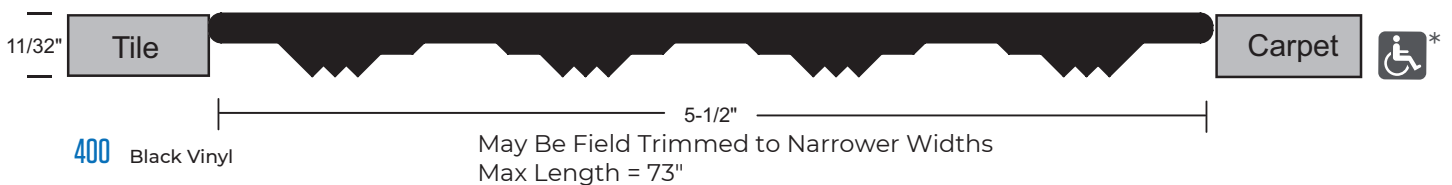

# DIVIDER THRESHOLDS

## VINYL CARPET/TILE

All Products On This Page

- ▶ For Transition Between Two Different Carpets or Carpet to Tile.
- ▶ Easy to Install Using Adhesive Like NGP RR5007BL, Black RTV Silicone Rubber Construction Sealant
- ▶ Each Tube Bonds 4' of 398 or 399, 8' of 400 or 401, 12' of 402, or 15' of 407.

**407**  
Hospitality Vinyl  
Carpet/Tile Divider  
Threshold, 3/4" x 2 3/4"

\* When Installed as Illustrated  
Between Carpet and/or Tile