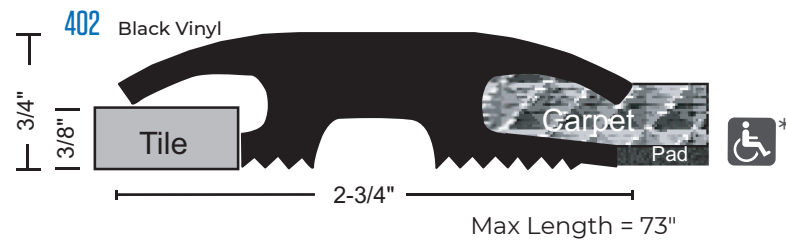

# DIVIDER THRESHOLDS

## VINYL CARPET/TILE

All Products On This Page

- ▶ For Transition Between Two Different Carpets or Carpet to Tile.
- ▶ Easy to Install Using Adhesive Like NGP RR5007BL, Black RTV Silicone Rubber Construction Sealant
- ▶ Each Tube Bonds 4' of 398 or 399, 8' of 400 or 401, 12' of 402, or 15' of 407.

**407**  
Hospitality Vinyl  
Carpet/Tile Divider  
Threshold, 3/4" x 2 3/4"

\* When Installed as Illustrated  
Between Carpet and/or Tile