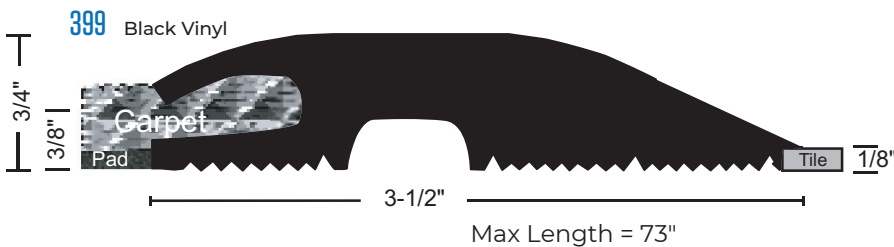

# DIVIDER THRESHOLDS

## VINYL CARPET/TILE

All Products On This Page

- ▶ For Transition Between Two Different Carpets or Carpet to Tile.
- ▶ Easy to Install Using Adhesive Like NGP RR5007BL, Black RTV Silicone Rubber Construction Sealant
- ▶ Each Tube Bonds 4' of 398 or 399, 8' of 400 or 401, 12' of 402, or 15' of 407.

**407**  
Hospitality Vinyl  
Carpet/Tile Divider  
Threshold, 3/4" x 2 3/4"

\* When Installed as Illustrated  
Between Carpet and/or Tile