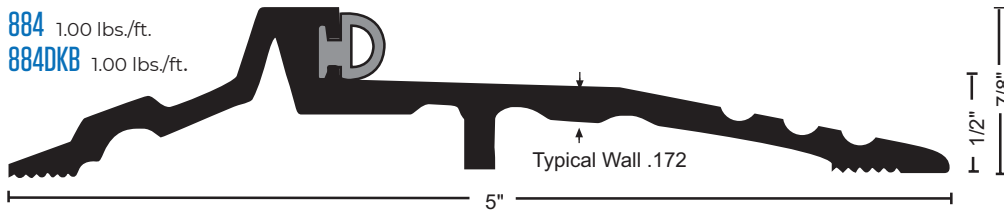

BUMPER SEAL THRESHOLDS

All Products On This Page

MATERIALS & FINISHES

- Aluminum Mill
- DKB - Aluminum Dark Bronze

OPTIONAL: SIA: SLIP-RESISTANT FINISH

For use in Areas Where Conditions can be Hazardous and Safety is a Priority.