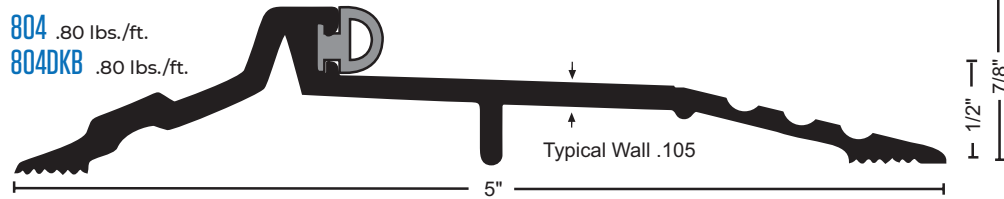

BUMPER SEAL THRESHOLDS

All Products On This Page

MATERIALS & FINISHES

- Aluminum Mill
- DKB - Aluminum Dark Bronze

OPTIONAL: SIA: SLIP-RESISTANT FINISH

For use in Areas Where Conditions can be Hazardous and Safety is a Priority.