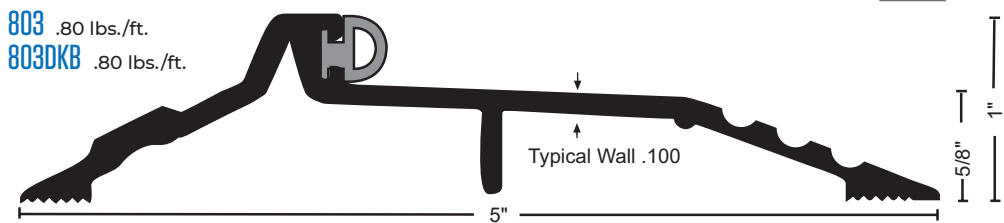

BUMPER SEAL THRESHOLDS

All Products On This Page

MATERIALS & FINISHES

- Aluminum Mill
- DKB - Aluminum Dark Bronze

OPTIONAL: SIA: SLIP-RESISTANT FINISH

For use in Areas Where Conditions can be Hazardous and Safety is a Priority.