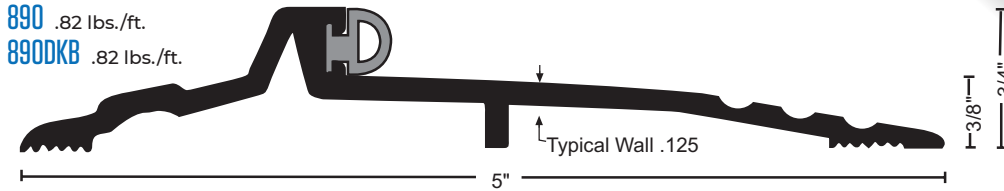

BUMPER SEAL THRESHOLDS

All Products On This Page

MATERIALS & FINISHES

- Aluminum Mill
- DKB - Aluminum Dark Bronze

OPTIONAL: SIA: SLIP-RESISTANT FINISH

For use in Areas Where Conditions can be Hazardous and Safety is a Priority.