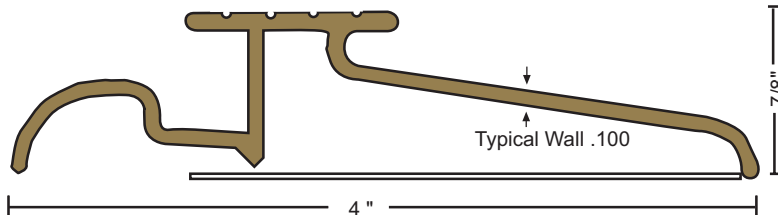

ARCHITECTURAL BRONZE

INTERLOCKING THRESHOLDS

All Products On This Page

442BR 2.01 lbs./ft.

484BR 1.83 lbs./ft. Weep Holes Furnished Standard.
Bronze Pan Optional - Please Specify

80B

BRONZE HOOK
Supplied Standard With Bronze Interlocking
Thresholds: Furnished With #18 X 7/8" Nails
Available in 36" & 48" Lengths

For Use in Areas Where Conditions Can Be Hazardous and Safety Is a Priority.

FASTENERS

- #10 X 1 1/2" Solid Brass Wood Screws Furnished. Antique Bronze Finish Screws Provided With Dark Bronze Thresholds.