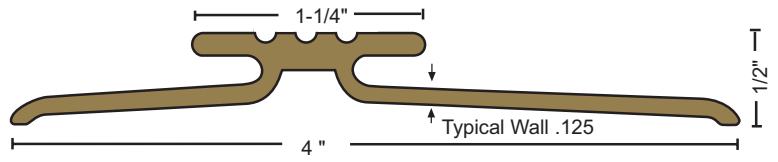

ARCHITECTURAL BRONZE

INTERLOCKING THRESHOLDS

All Products On This Page

442BR 2.01 lbs./ft.

484BR 1.83 lbs./ft. Weep Holes Furnished Standard.
Bronze Pan Optional - Please Specify

80B

BRONZE HOOK
Supplied Standard With Bronze Interlocking
Thresholds: Furnished With #18 X 7/8" Nails
Available in 36" & 48" Lengths