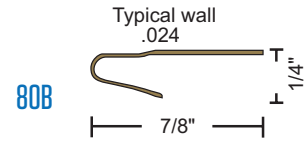

ARCHITECTURAL BRONZE

INTERLOCKING THRESHOLDS

All Products On This Page

BRONZE HOOK

Supplied Standard With Bronze Interlocking Thresholds: Furnished With #18 X 7/8" Nails
Available in 36" & 48" Lengths

MATERIALS & FINISHES