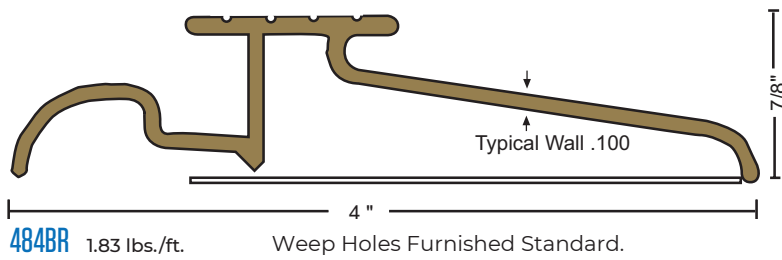

ARCHITECTURAL BRONZE

INTERLOCKING THRESHOLDS

All Products On This Page

BRONZE HOOK

Supplied Standard With Bronze Interlocking Thresholds: Furnished With #18 X 7/8" Nails
Available in 36" & 48" Lengths

MATERIALS & FINISHES

FASTENERS

- #10 X 1 1/2" Solid Brass Wood Screws Furnished. Antique Bronze Finish Screws Provided With Dark Bronze Thresholds.