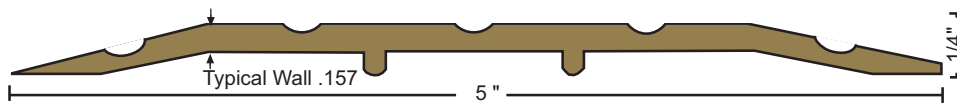

ARCHITECTURAL BRONZE

1/4" SADDLE THRESHOLDS

All Products On This Page

513BR 1.96 lbs./ft.

613BR 3.06 lbs./ft.

713BR 3.62 lbs./ft.

813BR 4.60 lbs./ft.

MATERIALS & FINISHES