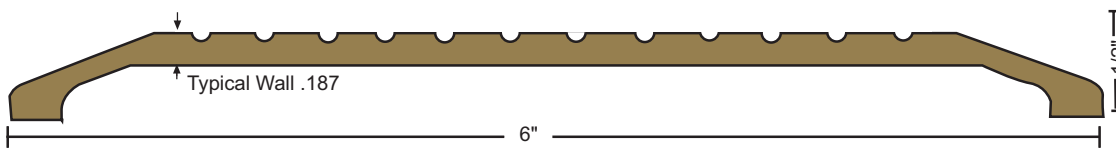

ARCHITECTURAL BRONZE

1/2" SADDLE THRESHOLDS

All Products On This Page

424BR 2.28 lbs./ft.

425BR 2.84 lbs./ft.

426BR 3.33 lbs./ft.

427BR 4.09 lbs./ft.

428BR 5.06 lbs./ft.