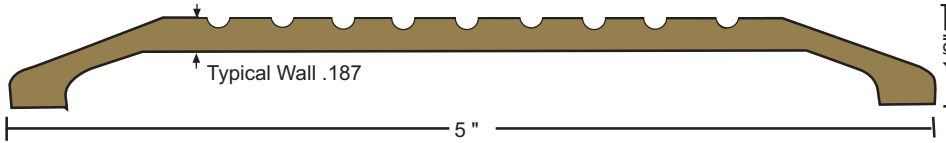

ARCHITECTURAL BRONZE

1/2" SADDLE THRESHOLDS

All Products On This Page

424BR 2.28 lbs./ft.

425BR 2.84 lbs./ft.

426BR 3.33 lbs./ft.

427BR 4.09 lbs./ft.

428BR 5.06 lbs./ft.

429BR 4.27 lbs./ft.

430BR 4.78 lbs./ft.

MATERIALS & FINISHES

Architectural Bronze Satin Finish (728) Similar to US4.

Optional Finishes

- POL - Polished (721)
- DKB - Dark Oxidized Oil Rubbed (722) Similar to US10B

OPTIONAL SIA SLIP-RESISTANT FINISH

For Use in Areas Where Conditions Can Be Hazardous and Safety Is a Priority.

FASTENERS

- #10 X 1-1/2" Solid Brass Wood Screws Furnished. Antique Bronze Finish Screws Provided With Dark Bronze Thresholds.