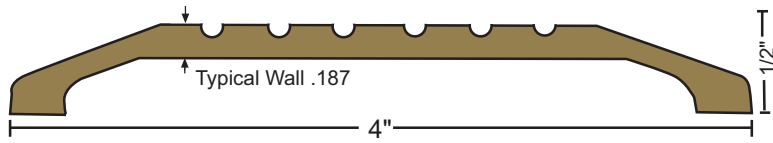

ARCHITECTURAL BRONZE

1/2" SADDLE THRESHOLDS

All Products On This Page

424BR 2.28 lbs./ft.

425BR 2.84 lbs./ft.

426BR 3.33 lbs./ft.

427BR 4.09 lbs./ft.

428BR 5.06 lbs./ft.

429BR 4.27 lbs./ft.

430BR 4.78 lbs./ft.

MATERIALS & FINISHES

Architectural Bronze Satin Finish (728) Similar to US4.

Optional Finishes

- POL - Polished (721)
- DKB - Dark Oxidized Oil Rubbed (722) Similar to US10B