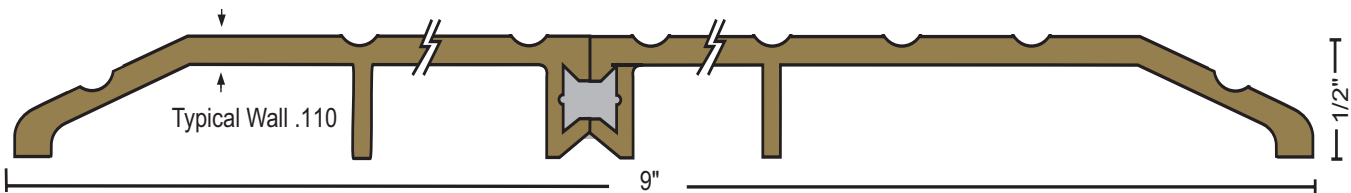

ARCHITECTURAL BRONZE

1/2" SADDLE THRESHOLDS

All Products On This Page

424BR 2.28 lbs./ft.

425BR 2.84 lbs./ft.

426BR 3.33 lbs./ft.

427BR 4.09 lbs./ft.

428BR 5.06 lbs./ft.

429BR 4.27 lbs./ft.

430BR 4.78 lbs./ft.

MATERIALS & FINISHES

Architectural Bronze Satin Finish (728) Similar to US4.

Optional Finishes

- POL - Polished (721)
- DKB - Dark Oxidized Oil Rubbed (722) Similar to US10B