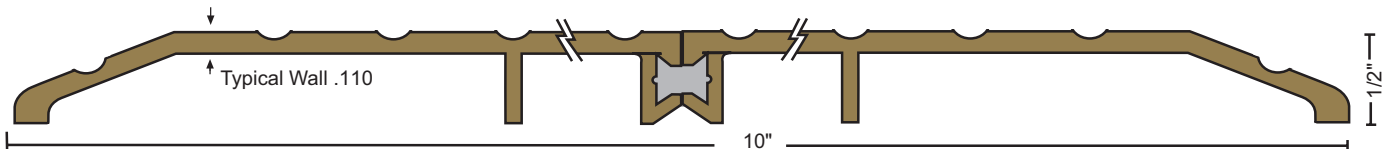

ARCHITECTURAL BRONZE

1/2" SADDLE THRESHOLDS

All Products On This Page

424BR 2.28 lbs./ft.

425BR 2.84 lbs./ft.

426BR 3.33 lbs./ft.

427BR 4.09 lbs./ft.

428BR 5.06 lbs./ft.

429BR 4.27 lbs./ft.

430BR 4.78 lbs./ft.

MATERIALS & FINISHES

Architectural Bronze Satin Finish (728) Similar to US4.

Optional Finishes

- POL - Polished (721)
- DKB - Dark Oxidized Oil Rubbed (722) Similar to US10B