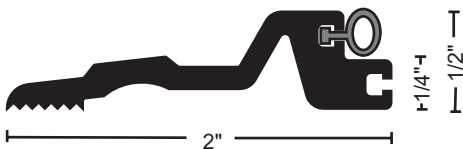

The NGP logo consists of the letters "NGP" in a bold, blue, sans-serif font. The letters are contained within a white, shield-like shape with a slightly curved top and bottom. This white shape is centered on a solid blue rectangular background.

8423

Aluminum
Thermal Break
Bumper Seal Threshold
Component
 $\frac{1}{2}$ " x 2"

- ▶ Aluminum Alloy 6063, T5 Temper
- ▶ 2" Wide x $\frac{1}{2}$ " Tall
- ▶ Fluted Top
- ▶ Weight: .41 Lbs./Ft.
- ▶ #10 x $1\frac{1}{2}$ " FH Zinc Plated Wood Screws Included. Dark Bronze Supplied with DKB Thresholds