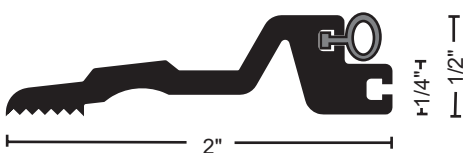

INSTALLATION INSTRUCTIONS

---

1. Cut threshold to size required.
2. Notch around door frame if desired.
3. Attach to floor surface with fasteners provided.
4. Caulk around base of threshold for moisture control.

NGP

THE PRODUCTS
YOU COUNT ON
THE PEOPLE
YOU TRUST

ngp.com

FAX: (800) 255-7874

QUOTES: quotes@ngp.com

ORDERS: orders@ngp.com

NGP MEMPHIS

4985 East Raines Road
Memphis, TN 38118

CARSON CITY

3689 Arrowhead Drive
Carson City, NV 89706