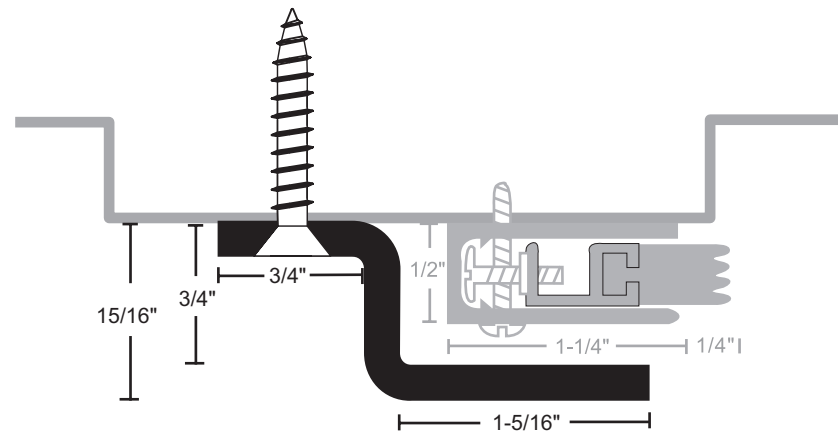

7

Steel Mounting Bracket

PRODUCT CUT SHEET

PROJECT:
SUBMITTED BY:
DATE:
NOTES:

Material

3/16" Thick, 6" Long Steel

- ▶ Allows Installation of Door Closer Shoe or Rim Exit Device Strike Without Interruption or Notching of Perimeter Seals
- ▶ Furnished With #12 x 1 1/4" SMS
- ▶ Fits Over 106N, 107N, 141P, 141S

Finishes

- 7ASL Aluminum Silver
- 7DKB Dark Bronze
- 7SP Prime Coat

NGP-GKT-7-PCS-1120-A