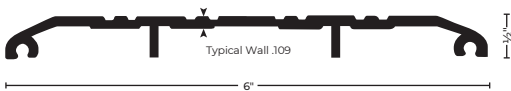

426E

Aluminum
Saddle Threshold
1/2" x 6"

- ▶ Aluminum Alloy 6063, T5 Temper
- ▶ 6" Wide x 1/2" Tall
- ▶ Fluted Top
- ▶ Typical Wall Thickness: .109"
- ▶ Weight: .90 Lbs./Ft.
- ▶ #10 x 1 1/2" FH Zinc Plated Wood Screws Included