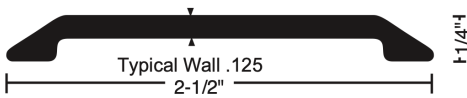

The NGP logo consists of the letters "NGP" in a bold, blue, sans-serif font. The letters are contained within a white, shield-like shape with a pointed top and a pointed bottom. This shield is centered on a solid blue rectangular background.

## Smooth Surface Threshold

- ▶ Aluminum Alloy 6063, T5 Temper
- ▶ 2 ½" Wide x ¼" Tall
- ▶ Smooth Top
- ▶ Typical Wall Thickness: .125"
- ▶ Weight: .36 Lb/Ft.
- ▶ #10 x 1 ½" FH Zinc Plated Wood Screws Included