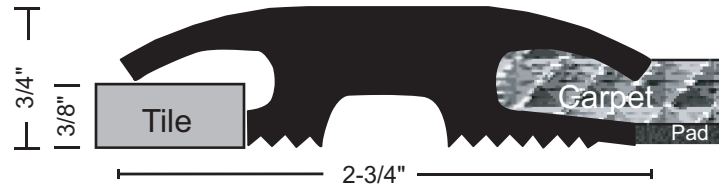

Vinyl Carpet/Tile Divider Threshold 402

Material
Black vinyl

- 2-3/4" wide x 3/4" tall
- BHMA certified to ANSI/BHMA A156.21 1,000 lb. load test
- For transition between two different carpets or carpet to tile
- Easy to install using adhesive like NGP RR5007BL, Black RTV silicone rubber construction sealant
- Each tube bonds 4' of 398 or 399, 8' of 400 or 401, 12' of 402, or 15' of 407
- Maximum length = 73"

* ADA Compliant when installed as illustrated between carpet

Project:
Submitted by:
Date:
Notes: