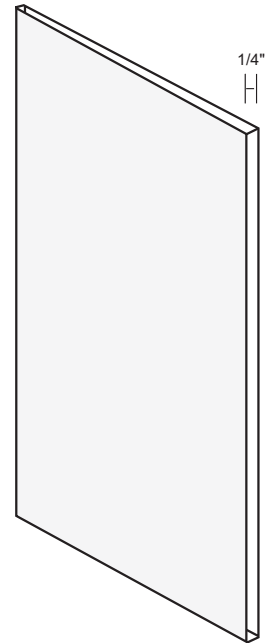

## 20-MINUTE FIRE-PROTECTIVE GLASS

- ▶ 1/4" Thick Tempered Fire-Rated Glass
- ▶ Superior Optical Clarity – Clear and Wireless
- ▶ Economical Fire and Safety Rated Glass
- ▶ Etched With Fire and Impact Safety Classification on Each Piece
- ▶ This Glass is Cut to Size Then Heat Treated (Tempered) to Achieve Its Safety Rating Properties
- ▶ Orders for this Product are Non-Changeable and Non-Cancellable
- ▶ Manufactured in USA
- ▶ Weight: 3 Lbs./Sq. Ft.
- ▶ STC 28

### Fire-Rating Information

- ▶ Certified by UL to ANSI/UL10C, With Closed Cell PVC Foam Glazing Tape Like NGP L-GT-116, L-GT-118, L-GT-132, or L-GT-316

Rating	Application	Max. Visible Glass Area (Sq. Inches)	Max. Width Visible Glass	Max. Height Visible Glass
20-Minute No Hose Stream	Wood or H.M. Doors*	2,934	34"	86"