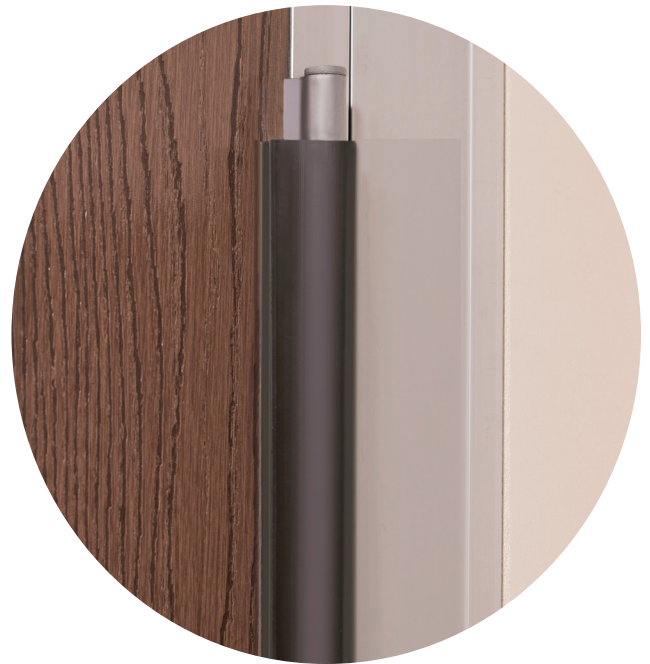

## Hinge Side Finger Guard

Designed to help prevent injury to fingers accidentally placed in the hinge area of a door.

- Flexible Vinyl with rigid Thermoplastic base
- Available in Brown, Charcoal and White
- 83" length
- Can be cut in the field
- Mounts on pull side of door
- #6 x 1/2" Tek self-drilling screws

- 2252B** Brown
- 2252C** Charcoal
- 2252W** White

  Rated up to 3 hours metal doors, 1-1/2 hours wood doors