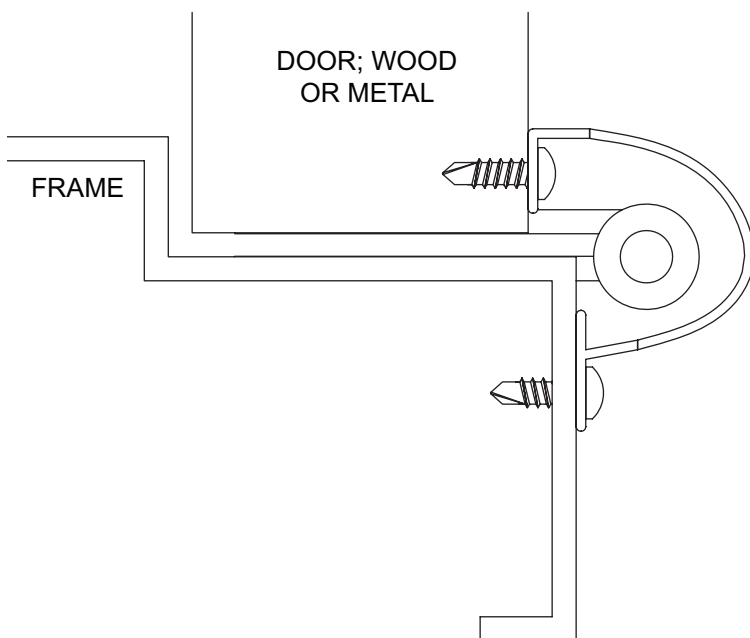

## Hinge Side Finger Guard

Designed to help prevent injury to fingers accidentally placed in the hinge area of a door.

- Flexible Vinyl with rigid Thermoplastic base
- Available in Brown, Charcoal and White
- 83" length
- Can be cut in the field
- Mounts on pull side of door
- #6 x 1/2" Tek self-drilling screws

- 2252B** Brown
- 2252C** Charcoal
- 2252W** White

  Rated up to 3 hours metal doors, 1-1/2 hours wood doors