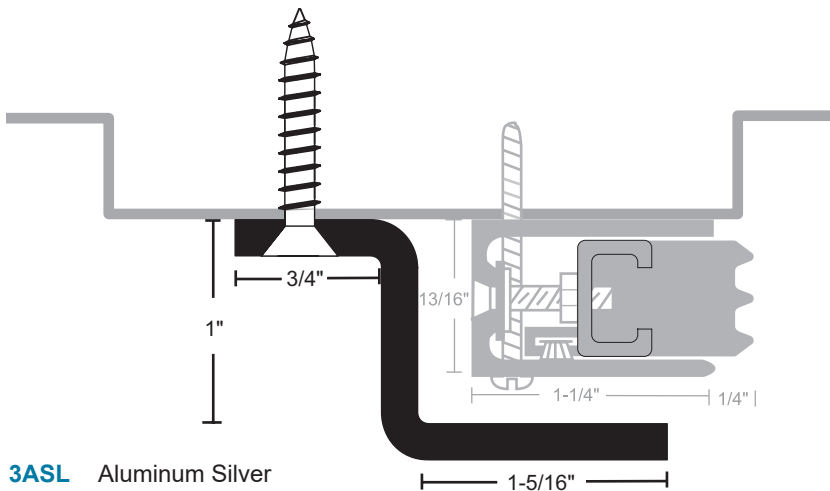

## Steel Mounting Brackets

- Allows installation of door closer shoe or rim exit device strike without interruption or notching of perimeter seals
- Furnished with #12 x 1-1/4" SMS
- 3/16" thick steel
- 6" long

All products this page

**3ASL** Aluminum Silver  
**3DKB** Dark Bronze  
**3SP** Prime Coat

Fits over 103N, 104N,  
 303N, 304N, 1038N,  
 3038N

**7ASL** Aluminum Silver  
**7DKB** Dark Bronze  
**7SP** Prime Coat

Fits over 106N, 107N,  
 141P, 141S