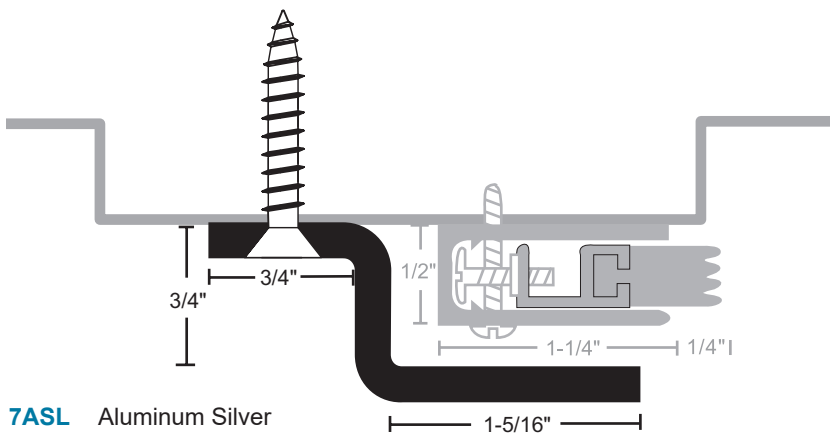

## Steel Mounting Brackets

- Allows installation of door closer shoe or rim exit device strike without interruption or notching of perimeter seals
- Furnished with #12 x 1-1/4" SMS
- 3/16" thick steel
- 6" long

All products this page

**3ASL** Aluminum Silver  
**3DKB** Dark Bronze  
**3SP** Prime Coat

Fits over 103N, 104N,  
 303N, 304N, 1038N,  
 3038N

**7ASL** Aluminum Silver  
**7DKB** Dark Bronze  
**7SP** Prime Coat

Fits over 106N, 107N,  
 141P, 141S